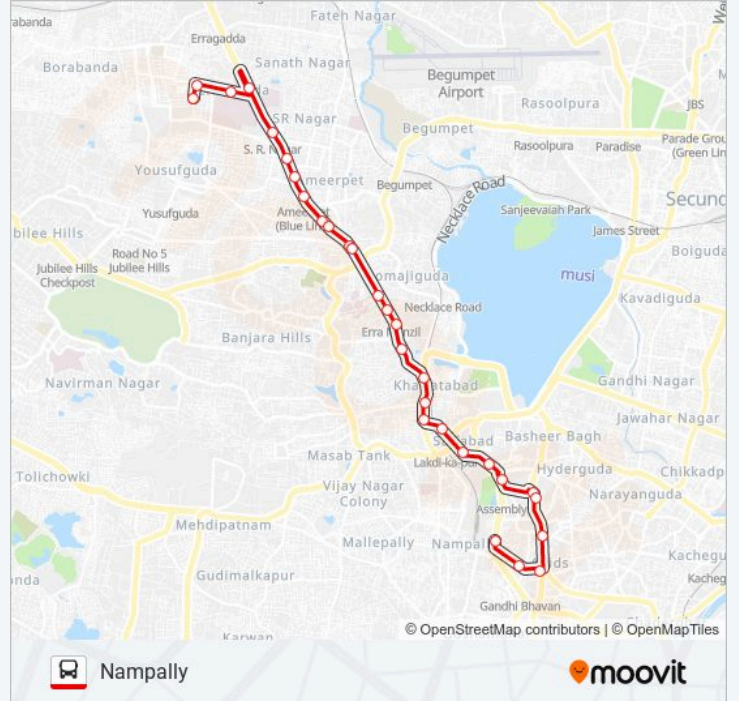

Assembly

Assembly

Basheerbagh (L.B.Stadium)

Nizam College

Abids

Abids Police Station

Nampally Station Road Bus Stop

Nampally

9R bus time schedules and route maps are available in an offline PDF at moovitapp.com. Use the Moovit App to see live bus times, train schedule or subway schedule, and step-by-step directions for all public transit in Hyderabad.

© 2024 Moovit - All Rights Reserved