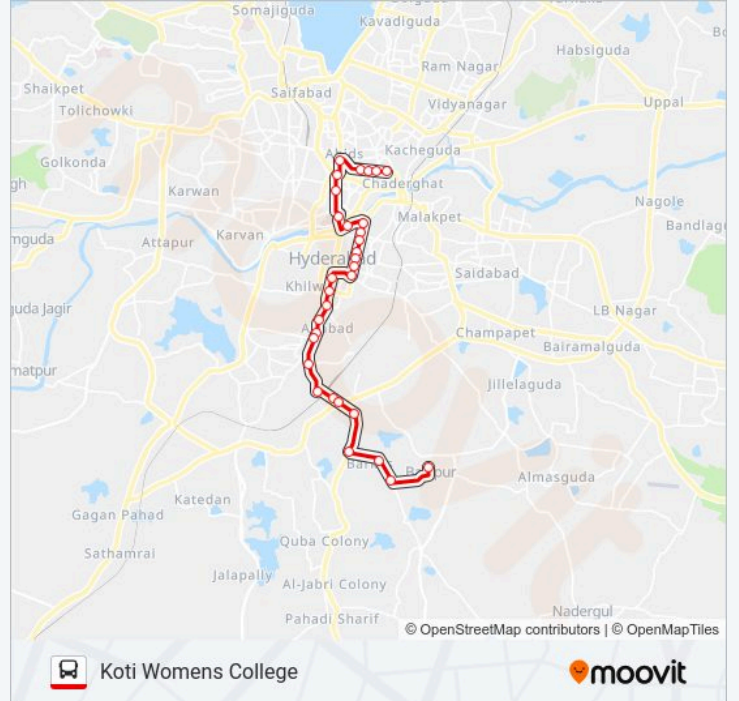

Mir Alam Mandi

Purani Haveli

Chatta Bazar Purani Haveli X Road

Darul Shifa

Salarjung Museum

Afzalgunj

Osmangunj

Mozamjahi Market (Gandhi Bhavan)

Abids (G.P.O.)

Bank Street Koti

Koti

Shankar Mutt

Koti Womens College

85B bus time schedules and route maps are available in an offline PDF at moovitapp.com. Use the Moovit App to see live bus times, train schedule or subway schedule, and step-by-step directions for all public transit in Hyderabad.

© 2024 Moovit - All Rights Reserved