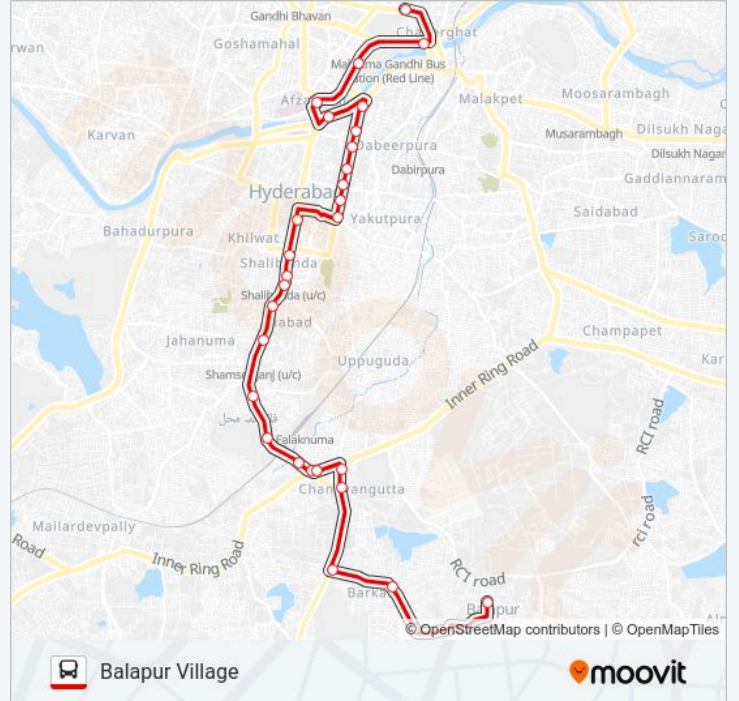

 **85B**

Balapur Village

Get The App

The 85B bus line (Balapur Village) has 2 routes. For regular weekdays, their operation hours are:

(1) Balapur Village: 08:00 - 20:45(2) Koti Womens College: 07:15 - 20:00

Use the Moovit App to find the closest 85B bus station near you and find out when is the next 85B bus arriving.

Direction: Balapur Village

29 stops

[VIEW LINE SCHEDULE](#)

Koti Womens College

Chaderghat

Central Bus Station (C.B.S)

85B bus Info

Direction: Balapur Village

Stops: 29

Trip Duration: 38 min

Line Summary:

Chandrayangutta X Road

Kesavagiri

Chandrayangutta X Road

Chandrayan Gutta Police Station Bus Stop

Barkas

Salala Barkas

Bismillah Colony

Balapur Village

Direction: Koti Womens College

31 stops

[VIEW LINE SCHEDULE](#)