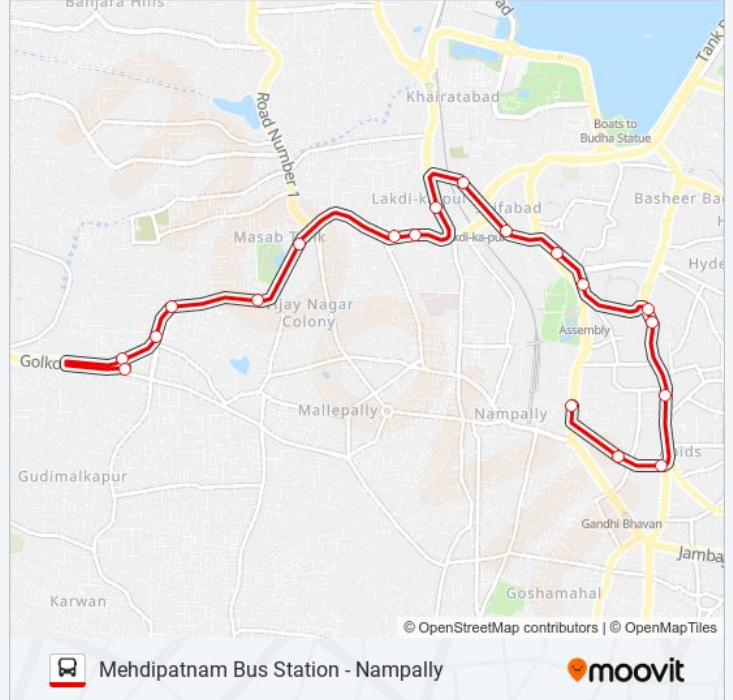

The TSRTC bus line (Mehdipatnam Bus Station - Nampally) has 2 routes. For regular weekdays, their operation hours are: (1) Mehdipatnam Bus Station: 07:00 - 21:00(2) Nampally: 06:00 - 20:00
Use the Moovit App to find the closest TSRTC bus station near you and find out when is the next TSRTC bus arriving.

TSRTC bus Time Schedule

Mehdipatnam Bus Station Route Timetable:

Sunday	07:00 - 21:00
Monday	07:00 - 21:00
Tuesday	07:00 - 21:00
Wednesday	07:00 - 21:00
Thursday	07:00 - 21:00
Friday	07:00 - 21:00
Saturday	07:00 - 21:00

TSRTC bus Info**Direction:** Mehdipatnam Bus Station**Stops:** 14**Trip Duration:** 15 min**Line Summary:**

Direction: Nampally

19 stops

[VIEW LINE SCHEDULE](#)

- Mehdiapatnam Bus Station
- Mehdiapatnam Bus Station
- Mehdiapatnam Corner
- Sarojini Devi Eye Hospital
- N.M.D.C.
- Masab Tank / Potti Sriramulu Nagar
- Ac Guards
- Ac Guards
- Lakdikapul
- Lakdikapul
- Lakdikapul Metro Station
- Assembly
- Assembly
- Basheerbagh (L.B.Stadium)
- Nizam College
- Abids
- Abids Police Station
- Nampally Station Road Bus Stop

TSRTC bus Info

Direction: Nampally

Stops: 19

Trip Duration: 21 min

Line Summary:

TSRTC bus time schedules and route maps are available in an offline PDF at moovitapp.com. Use the [Moovit App](#) to see live bus times, train schedule or subway schedule, and step-by-step directions for all public transit in Hyderabad.