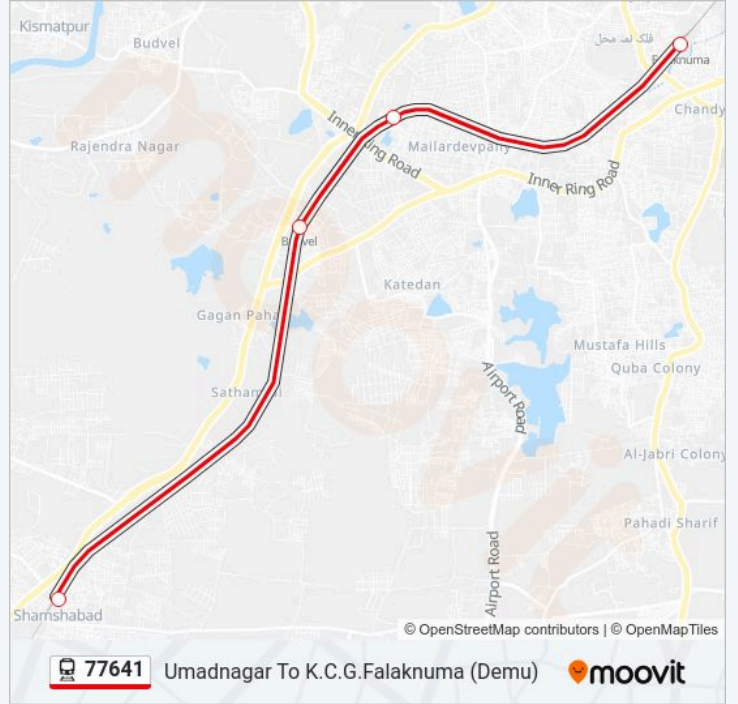

Use the Moovit App to find the closest 77641 train station near you and find out when is the next 77641 train arriving.

Direction: K.C.G.Falaknuma

4 stops

[VIEW LINE SCHEDULE](#)

Umdanagar

Budvel

Npa Shivrampalli

Falaknuma

77641 train Time Schedule

K.C.G.Falaknuma Route Timetable:

Sunday	09:30
Monday	09:30
Tuesday	09:30
Wednesday	09:30
Thursday	Not Operational
Friday	09:30
Saturday	09:30

77641 train Info

Direction: K.C.G.Falaknuma

Stops: 4

Trip Duration: 18 min

Line Summary:

77641 train time schedules and route maps are available in an offline PDF at moovitapp.com. Use the Moovit App to see live bus times, train schedule or subway schedule, and step-by-step directions for all public transit in Hyderabad.