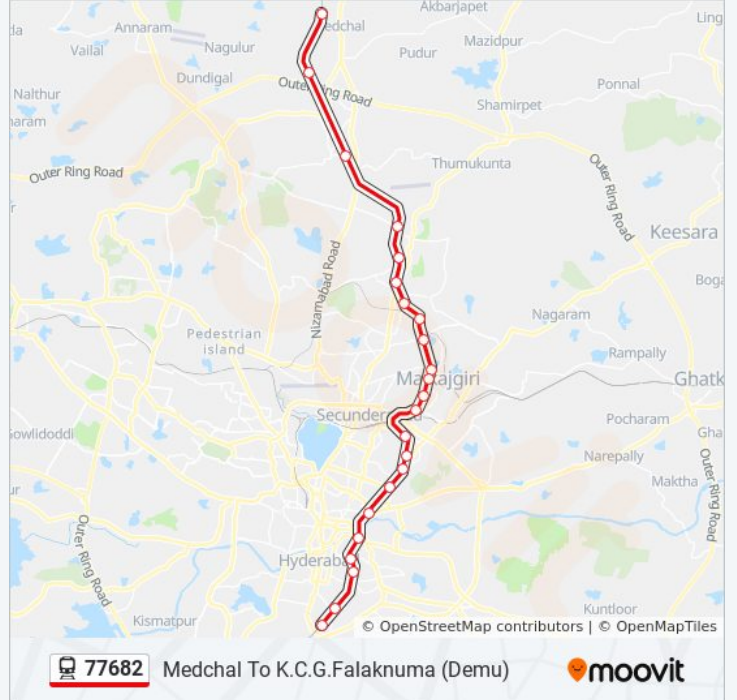

Huppuguda

Falaknuma