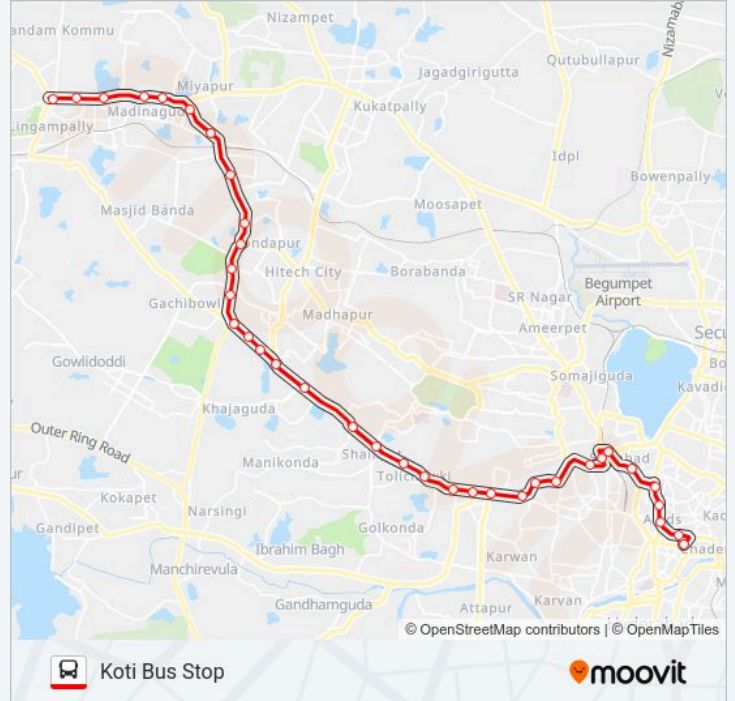

Gachibowli X Roads

Telecom Nagar

Cyberabad Police Commissioner Office

Roda Mistry College Bus Stop

Khajaguda Down

Hs Dargha

Shaikpet Nala

Galaxy Bus Stop

Brindavan Colony

Salarjung Colony Bus Stop

Nanal Nagar

Rethibowli Bus Stop

Mehdipatnam Bus Station

Sarojini Devi Eye Hospital

N.M.D.C.

Ac Guards

Lakdikapul

Lakdikapul

Assembly

Nizam College

Abids

Abids (Big Bazar)

Bank Street Koti

Koti

216KL bus time schedules and route maps are available in an offline PDF at moovitapp.com. Use the Moovit App to see live bus times, train schedule or subway schedule, and step-by-step directions for all public transit in Hyderabad.

© 2025 Moovit - All Rights Reserved