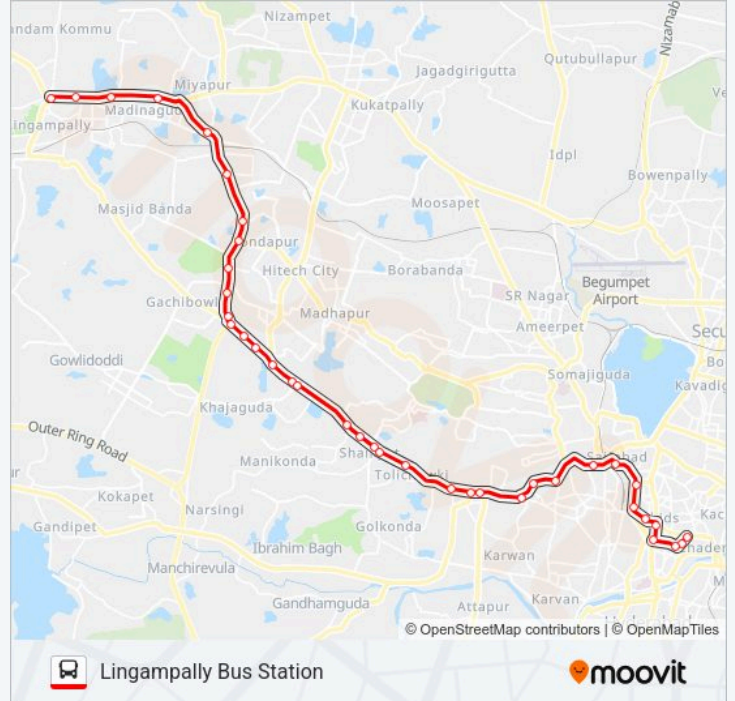

Lingampally Bus Station

**Direction: Koti Bus Stop**

36 stops

[VIEW LINE SCHEDULE](#)

Lingampally Bus Station

Chanda Nagar

Gangaram

Deepthisri Nagar / Madinaguda