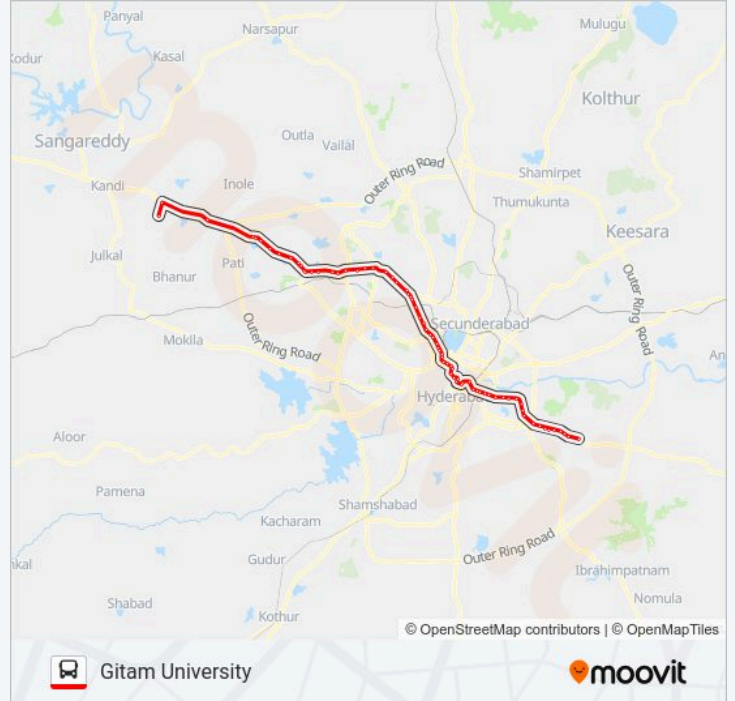

Malakpet Super Bazar

Malakpet Chermas

Yashoda Hospital

Nalgonda X Roads

Chaderghat

Koti Womens College

Koti

Koti

Mozamjahi Market (Gandhi Bhavan)

Abids (G.P.O.)

Nampally Station Road Bus Stop

Nampally

Nampally Grand Plaza

Assembly

Lakdikapul Metro Station

Lakdikapul

Chintal Basthi Bus Stop

Khairtabad

Eenadu

Erramanzil Bus Stop

Nims Bus Stop

Panjagutta Colony Bus Stop

Ameerpet Bus Stop

Mythrivanam

S.R.Nagar

E.S.I.Hospital Metro Station

Prem Nagar

Bharat Nagar

Moosapet Bus Stop

Kukatpally Bus Depot

Kukatpally Y Junction

Kukatpally Bus Stop