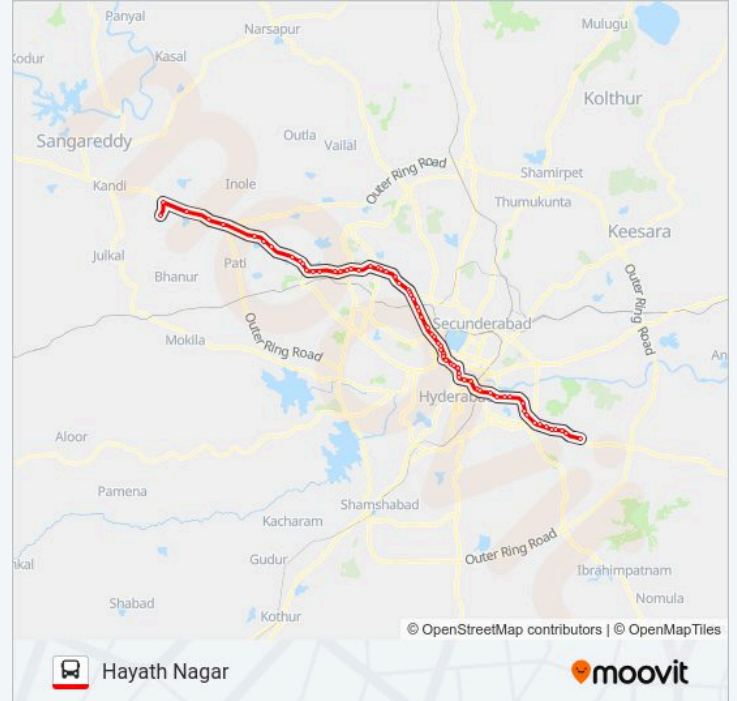

J.N.T.U.

K.P.H.B.

Sumithra Nagar Bus Stop

Kukatpally Bus Stop

Kukatpally Y Junction

Kukatpally Bus Depot

Moosapet

Bharath Nagar

Prem Nagar

Erragadda

E.S.I.Hospital Metro Station

S.R.Nagar

Mythrivanam

Ameerpet Bus Stop

Panjagutta Colony Bus Stop

Nims

Erramanzil

Eenadu

Khairatabad Bus Stop

Shaadan College

Lakdikapul

Assembly

Assembly

Nizam College

Abids

Abids (Big Bazar)

Bank Street Koti

Koti Womens College

Chaderghat Bus Stop

Yashoda Hospital

Malakpet Super Bazar

T.V.Tower / Moosaram Bagh