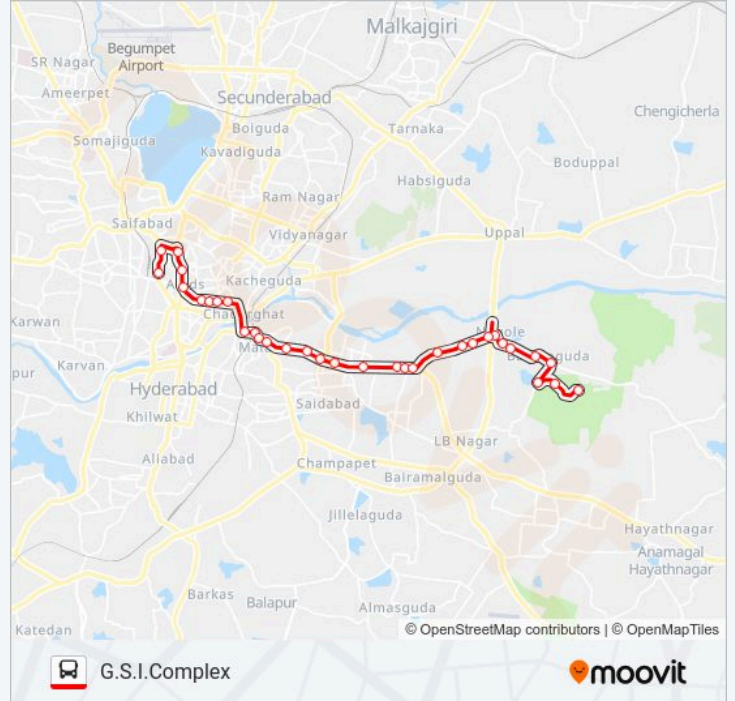

Direction: G.S.I.Complex

Stops: 33

Trip Duration: 45 min

Line Summary:

Sbi Colony

Mohan Nagar

New Nagole

Nagole X Road

Nagole Cross Roads

Old Nagole

Arunodaya Nagar

Bandlaguda Bus Stop

Anand Nagar

Gsi Gate Bus Stop

Gsi Stores

G.S.I.Complex

Direction: Nampally

33 stops

[VIEW LINE SCHEDULE](#)

G.S.I.Complex

Gsi Stores

Gsi Gate Bus Stop

Anand Nagar

Bandlaguda Bus Stop