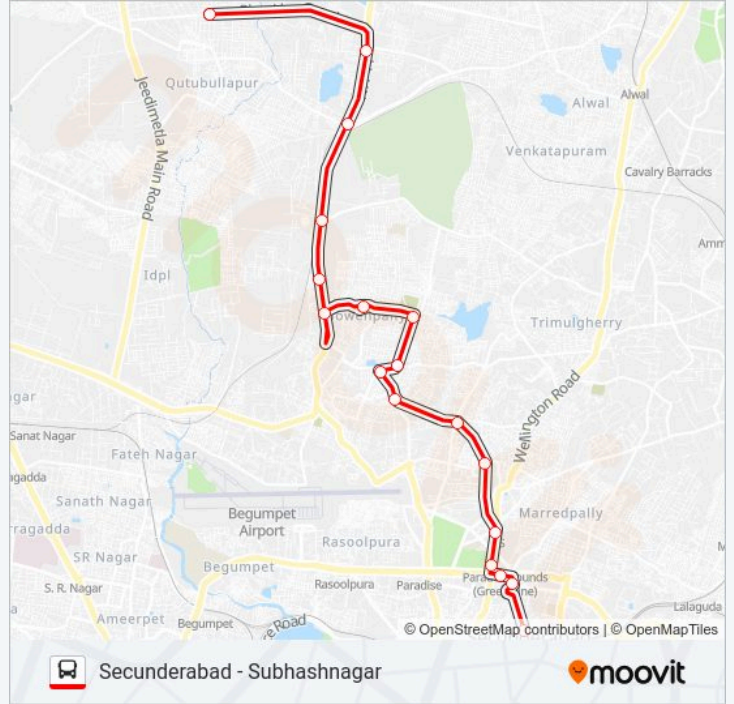

## 26D Line

### 26D bus Time Schedule

Subhash Nagar Route Timetable:

Monday	05:15-19:25
Tuesday	05:15-19:25
Wednesday	05:15-19:25
Thursday	05:15-19:25
Friday	05:15-19:25
Saturday	05:15-19:25
Sunday	05:15-19:25

### 26D bus Info

**Direction:** Subhash Nagar

**Stops:** 18

**Trip Duration:** 29 min

**Line Summary:**

**Direction: Secunderabad Bus Station**

20 stops

[VIEW LINE SCHEDULE](#)