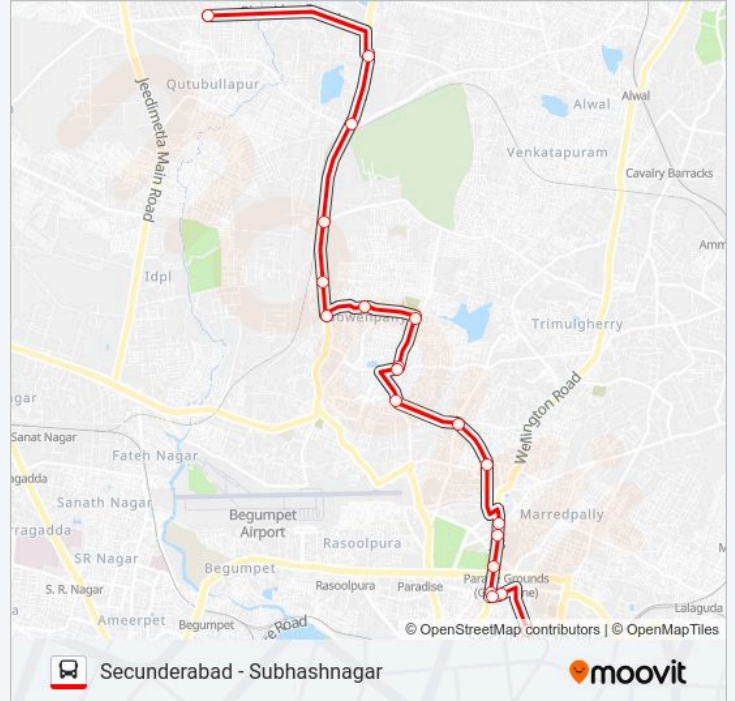

## 26D Line

## Secunderabad - Subhashnagar

[Get The App](#)

The 26D bus line (Secunderabad - Subhashnagar) has 2 routes. For regular weekdays, their operation hours are:  
(1) Subhash Nagar: 05:15-19:25(2) Secunderabad Bus Station: 07:00-21:10  
Use the Moovit App to find the closest 26D bus station near you and find out when is the next 26D bus arriving.

### 26D bus Info

**Direction:** Subhash Nagar

**Stops:** 18

**Trip Duration:** 29 min

**Line Summary:**

**Direction: Secunderabad Bus Station**

20 stops

[VIEW LINE SCHEDULE](#)

**26D bus Info**

**Direction:** Secunderabad Bus Station

**Stops:** 20

**Trip Duration:** 29 min

**Line Summary:**

Navketan Complex Clock Tower

Secunderabad Bus Station (Gurudwara)

26D bus time schedules and route maps are available in an offline PDF at [moovitapp.com](https://moovitapp.com). Use the Moovit App to see live bus times, train schedule or subway schedule, and step-by-step directions for all public transit in Hyderabad.