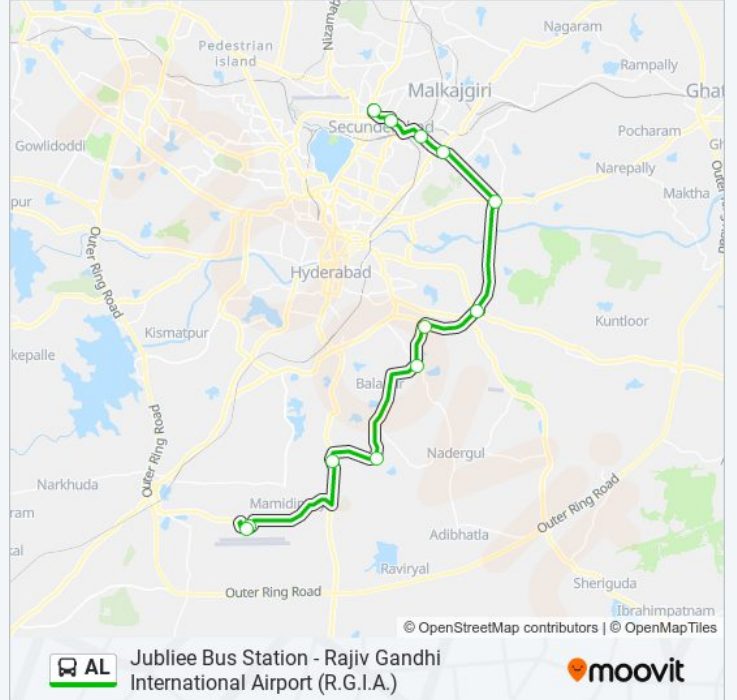

AL bus time schedules and route maps are available in an offline PDF at moovitapp.com. Use the [Moovit App](#) to see live bus times, train schedule or subway schedule, and step-by-step directions for all public transit in Hyderabad.

[About Moovit](#) • [MaaS Solutions](#) • [Supported Countries](#) • [Mooviter Community](#)

© 2024 Moovit - All Rights Reserved

Check Live Arrival Times