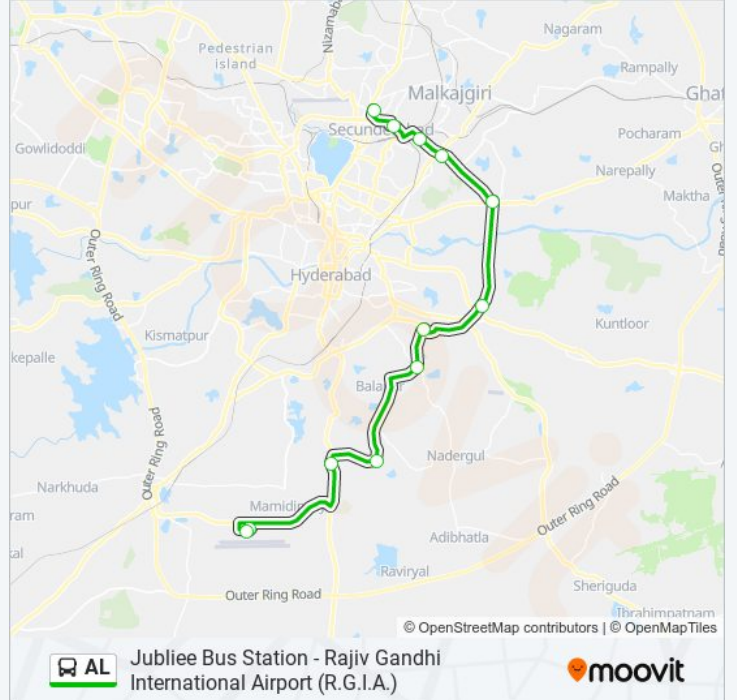

### AL bus Time Schedule

Jubilee Bus Station Route Timetable:

Sunday	24 hours
Monday	24 hours
Tuesday	24 hours
Wednesday	24 hours
Thursday	24 hours
Friday	24 hours
Saturday	24 hours

### AL bus Info

**Direction:** Jubilee Bus Station

**Stops:** 12

**Trip Duration:** 33 min

**Line Summary:**