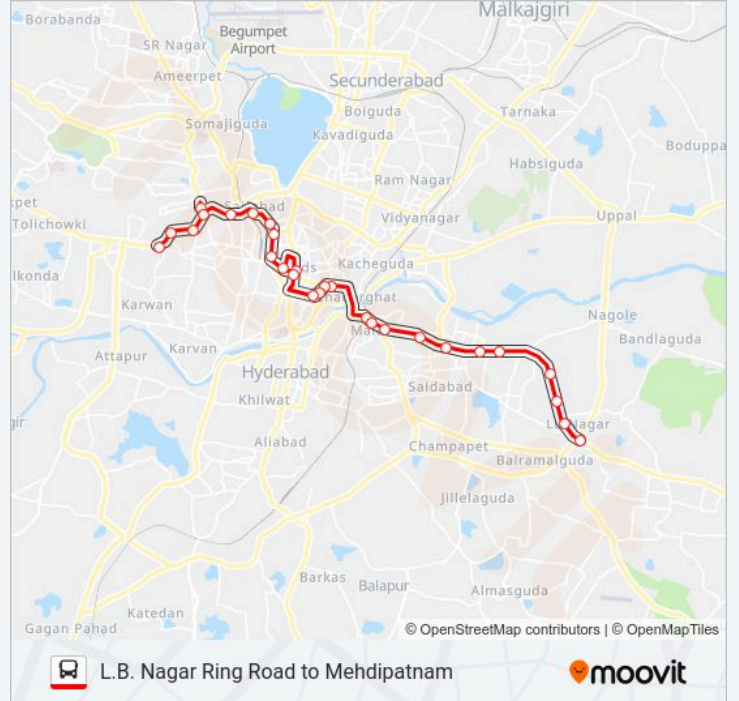

156L bus Info**Direction:** Mehdipatnam Bus Stop**Stops:** 28**Trip Duration:** 42 min**Line Summary:**

Lakdikapul Metro Station

Ac Guards

Masab Tank

Masab Tank / Potti Sriramulu Nagar

N.M.D.C.

Sarojini Devi Eye Hospital

Mehdipatnam Bus Station

Direction: L.B. Nagar Ring Road

24 stops

[VIEW LINE SCHEDULE](#)

Mehdipatnam Bus Station

Sarojini Devi Eye Hospital

N.M.D.C.

Masab Tank