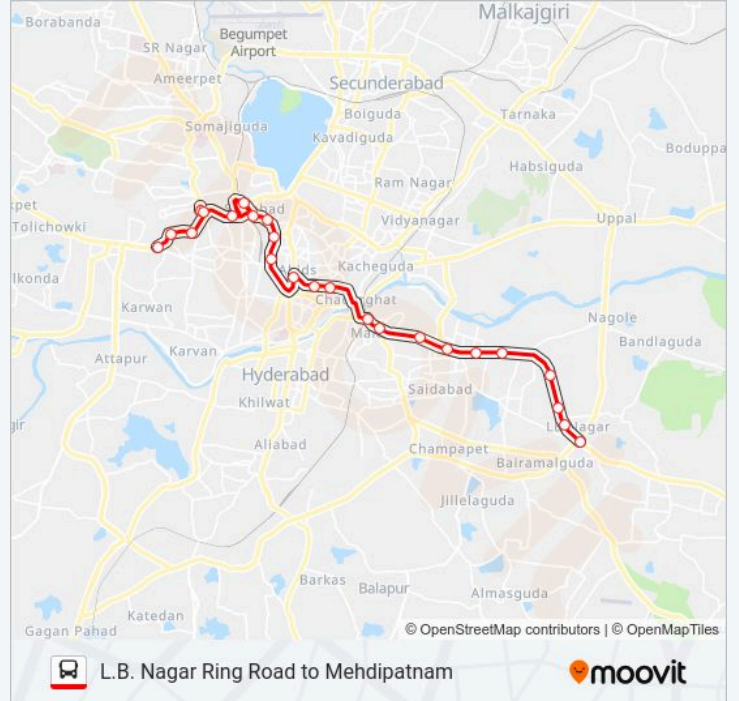

Dilsukhnagar

Chaitanyapuri

Kothapet

N.T.R Market

L.B Nagar Metro Station

L.B Nagar

156L bus time schedules and route maps are available in an offline PDF at moovitapp.com. Use the Moovit App to see live bus times, train schedule or subway schedule, and step-by-step directions for all public transit in Hyderabad.

© 2024 Moovit - All Rights Reserved