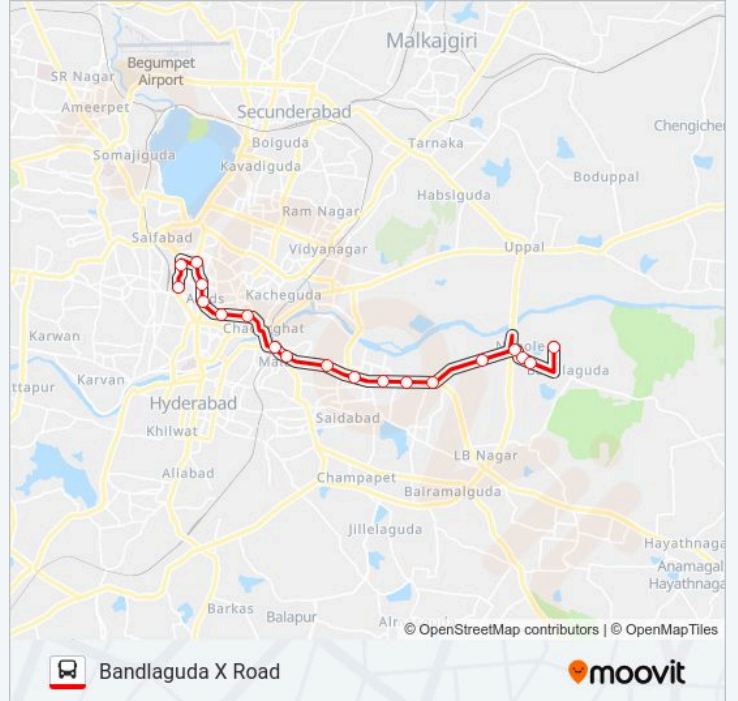

100J Line**Bandlaguda X Road**[Get The App](#)

The 100J bus line (Bandlaguda X Road) has 2 routes. For regular weekdays, their operation hours are:

(1) Bandlaguda X Road: 07:44-18:15(2) Nampally Railway Station: 06:56-16:59

Use the Moovit App to find the closest 100J bus station near you and find out when is the next 100J bus arriving.

Direction: Bandlaguda X Road

19 stops

[VIEW LINE SCHEDULE](#)

Nampally
Nampally Grand Plaza
Basheerbagh (L.B.Stadium)
Abids
Abids (Big Bazar)
Bank Street Koti
Koti Womens College
Chaderghat Bus Stop
Yashoda Hospital
Malakpet Super Bazar
T.V.Tower / Moosaram Bagh
Dilsukhnagar
Chaitanyapuri
Kothapet
Mohan Nagar
Nagole Cross Roads
Old Nagole
Arunodaya Nagar
Jaipuricolony Bus Stop

100J bus Time Schedule

Bandlaguda X Road Route Timetable:

Monday	07:44-18:15
Tuesday	07:44-18:15
Wednesday	07:44-18:15
Thursday	07:44-18:15
Friday	07:44-18:15
Saturday	07:44-18:15
Sunday	07:44-18:15

100J bus Info**Direction:** Bandlaguda X Road**Stops:** 19**Trip Duration:** 33 min**Line Summary:**

Direction: Nampally Railway Station

19 stops

[VIEW LINE SCHEDULE](#)

- Jaipuricolony Bus Stop
- Bandlaguda Bus Stop
- Arunodaya Nagar
- Old Nagole
- Mohan Nagar
- Pvt Market
- Chaitanyapuri
- Dilsukhnagar Bus Station (Opposite Side)
- T.V.Tower / Moosaram Bagh
- Malakpet Super Bazar
- Yashoda Hospital
- Nalgonda X Roads
- Chaderghat
- Koti Womens College
- Koti Bus Terminal
- Koti
- Koti
- Mozamjahi Market (Gandhi Bhavan)