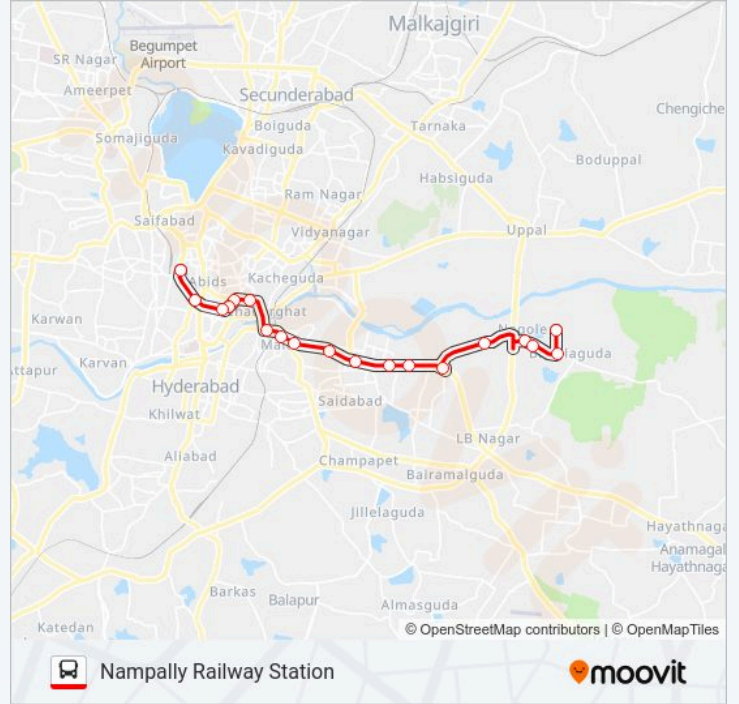

100J Line**Bandlaguda X Road**[Get The App](#)

The 100J bus line (Bandlaguda X Road) has 2 routes. For regular weekdays, their operation hours are:

(1) Bandlaguda X Road: 07:44-18:15(2) Nampally Railway Station: 06:56-16:59

Use the Moovit App to find the closest 100J bus station near you and find out when is the next 100J bus arriving.

Direction: Bandlaguda X Road

19 stops

[VIEW LINE SCHEDULE](#)

Nampally
Nampally Grand Plaza
Basheerbagh (L.B.Stadium)
Abids
Abids (Big Bazar)
Bank Street Koti
Koti Womens College
Chaderghat Bus Stop
Yashoda Hospital
Malakpet Super Bazar
T.V.Tower / Moosaram Bagh
Dilsukhnagar
Chaitanyapuri
Kothapet
Mohan Nagar
Nagole Cross Roads
Old Nagole
Arunodaya Nagar
Jaipuricolony Bus Stop

Direction: Nampally Railway Station

19 stops

[VIEW LINE SCHEDULE](#)

- Jaipuricolony Bus Stop
- Bandlaguda Bus Stop
- Arunodaya Nagar
- Old Nagole
- Mohan Nagar
- Pvt Market
- Chaitanyapuri
- Dilsukhnagar Bus Station (Opposite Side)
- T.V.Tower / Moosaram Bagh
- Malakpet Super Bazar
- Yashoda Hospital
- Nalgonda X Roads
- Chaderghat
- Koti Womens College
- Koti Bus Terminal
- Koti
- Koti
- Mozamjahi Market (Gandhi Bhavan)

100J bus Info

Direction: Nampally Railway Station

Stops: 19

Trip Duration: 33 min

Line Summary:

Nampally

100J bus time schedules and route maps are available in an offline PDF at moovitapp.com. Use the Moovit App to see live bus times, train schedule or subway schedule, and step-by-step directions for all public transit in Hyderabad.