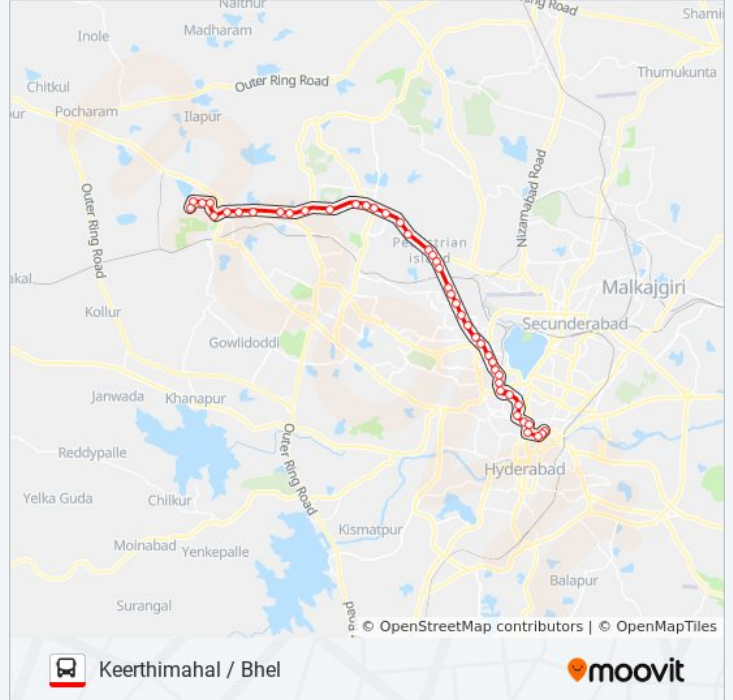

## 225M bus Info

**Direction:** Keerthimahal / Bhel

**Stops:** 43

**Trip Duration:** 67 min

**Line Summary:**

Moosapet Bus Stop  
 Kukatpally Bus Depot  
 Kukatpally Y Junction  
 Kukatpally Bus Stop  
 Sumithra Nagar Bus Stop  
 K.P.H.B Colony  
 J.N.T.U  
 Nizampet X Roads  
 Vasanth Nagar  
 Miyapur Metro Station  
 Miyapur  
 Allwyn X Roads  
 Madinaguda  
 Gangaram  
 Chanda Nagar  
 Lingampally Bus Station  
 St. Anns School  
 Church Busstop  
 Bhel Hospital  
 Temple  
 Keerthimahal / B.H.E.L.

**Direction: Koti Bus Terminal**

44 stops

[VIEW LINE SCHEDULE](#)

Keerthimahal / B.H.E.L.  
 Temple  
 Jr College  
 Church Busstop  
 St. Anns School  
 Lingampally Bus Station  
 Chanda Nagar  
 Gangaram