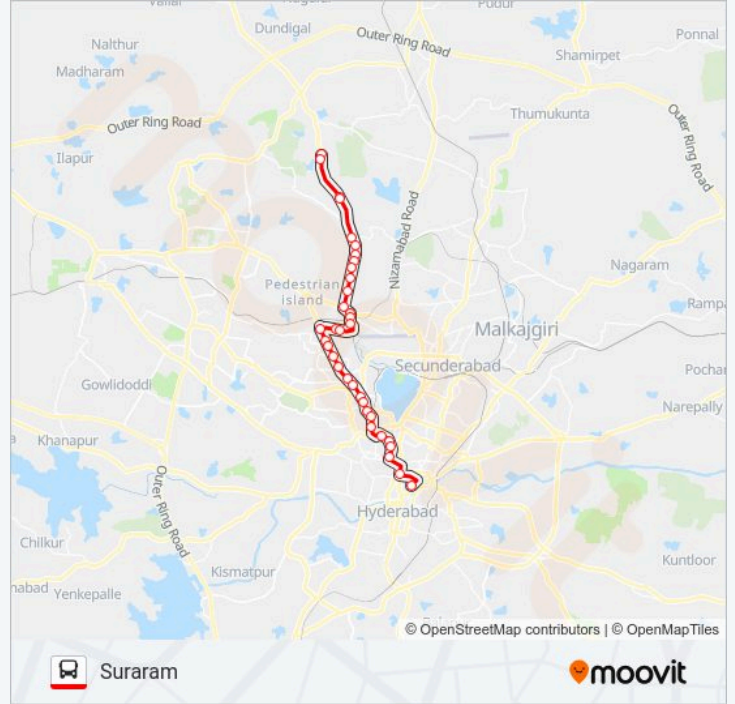

Mythrivanam

S.R.Nagar

E.S.I.Hospital Metro Station

Erragadda F.C.I.

Erragadda

Sanath Nagar Police Station

Sanath Nagar

Fateh Nagar

Valmiki Nagar

Fateh Nagar X Road

Balanagar

Hal

Water Tank Bus Stop

IDPL Chowrasta

Ganesh Nagar

Chintal

Chintal Chowrasta

Hmt Factory

Jeedimetla Bus Stop

Jeedimetla Substation

Suraram X Road

Suraram

283D bus time schedules and route maps are available in an offline PDF at moovitapp.com. Use the Moovit App to see live bus times, train schedule or subway schedule, and step-by-step directions for all public transit in Hyderabad.

© 2024 Moovit - All Rights Reserved