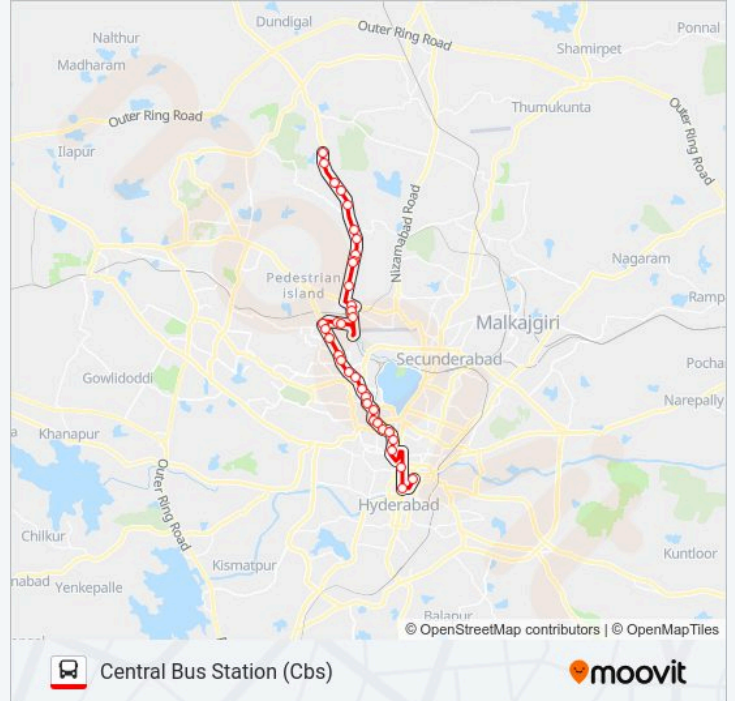

Mythrivanam

Ameerpet Bus Stop

Panjagutta Colony Bus Stop

Nims

Erramanzil

Khairatabad Rta

Khairatabad Bus Stop

Chintal Basti

Lakdikapul

Lakdikapul Metro Station

Assembly

Nampally Grand Plaza

Nampally

Mozamjahi Market (Gandhi Bhavan)

Afzalgunj

Central Bus Station (C.B.S)

Direction: Suraram

35 stops

[VIEW LINE SCHEDULE](#)

Central Bus Station (C.B.S)

Mozamjahi Market (Gandhi Bhavan)

Nampally

Nampally Grand Plaza

Assembly

Lakdikapul Metro Station

Chintal Basti

Khairatabad

Eenadu

Erramanzil

Nims Bus Stop

Panjagutta Colony Bus Stop

Ameerpet Bus Stop

283D bus Time Schedule

Suraram Route Timetable:

Sunday	06:31 - 20:54
Monday	06:31 - 20:54
Tuesday	06:31 - 20:54
Wednesday	06:31 - 20:54
Thursday	06:31 - 20:54
Friday	06:31 - 20:54
Saturday	06:31 - 20:54

283D bus Info

Direction: Suraram

Stops: 35

Trip Duration: 49 min

Line Summary: