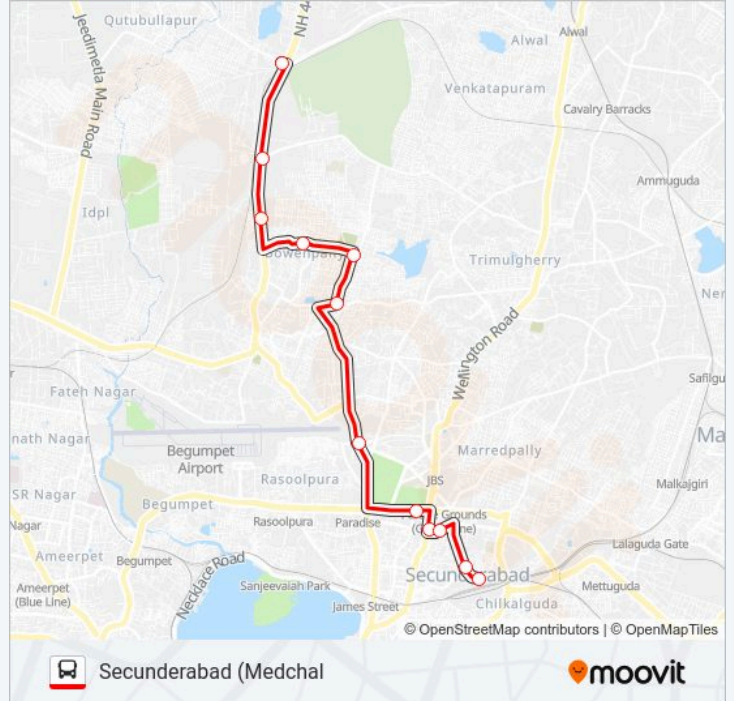

Secunderabad (Medchal)

Get The App

The 29Q bus line (Secunderabad (Medchal)) has 2 routes. For regular weekdays, their operation hours are:
(1) Secunderabad (Medchal): 08:49 - 18:54 (2) Suchitra: 07:45 - 19:50
Use the Moovit App to find the closest 29Q bus station near you and find out when is the next 29Q bus arriving.

Direction: Secunderabad (Medchal)

12 stops

[VIEW LINE SCHEDULE](#)

- Suchitra
- Military Dairy Farm
- M.M.R.Gardens
- Old Bowenpally
- Hasmathpet
- Dubai Gate
- Pratap Colony
- Swimming Pool North
- Patni Junction
- Navketan Complex Clock Tower
- Secunderabad Bus Station (Gurudwara)
- Secunderabad Railway Station

29Q bus Time Schedule

Secunderabad (Medchal) Route Timetable:

Sunday	08:49 - 18:54
Monday	08:49 - 18:54
Tuesday	08:49 - 18:54
Wednesday	08:49 - 18:54
Thursday	08:49 - 18:54
Friday	08:49 - 18:54
Saturday	08:49 - 18:54

29Q bus Info

Direction: Secunderabad (Medchal)

Stops: 12

Trip Duration: 22 min

Line Summary:

Direction: Suchitra

16 stops

[VIEW LINE SCHEDULE](#)