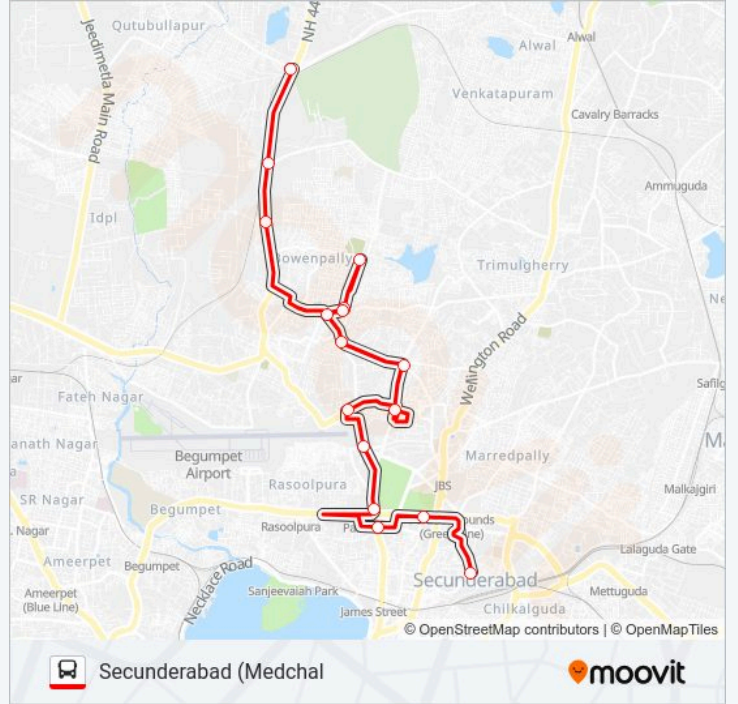

29Q bus time schedules and route maps are available in an offline PDF at moovitapp.com. Use the Moovit App to see live bus times, train schedule or subway schedule, and step-by-step directions for all public transit in Hyderabad.

© 2024 Moovit - All Rights Reserved