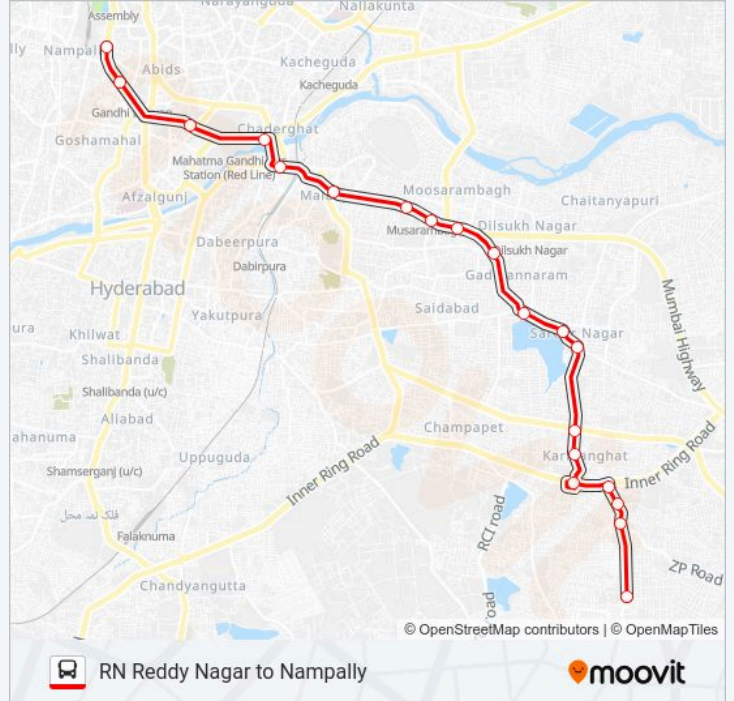

101R Line

RN Reddy Nagar to Nampally

[Get The App](#)

The 101R bus line (RN Reddy Nagar to Nampally) has 2 routes. For regular weekdays, their operation hours are:

(1) Public Gardens Bus Stop: 07:54-19:16(2) Rn Reddy Nagar: 08:40-20:00

Use the Moovit App to find the closest 101R bus station near you and find out when is the next 101R bus arriving.

Direction: Public Gardens Bus Stop

20 stops

[VIEW LINE SCHEDULE](#)

R.N.Reddy Nagar
Bhupesh Guptha Nagar
Bhupesh Nagar 1
T.K.R.Kaman / Shakti Nagar
Gayatri Nagar X Road
Kranti Nagar
Karmanghat X Road
Saroor Nagar X Road
Sharada Theatre
Saroor Nagar Sankeshwar Bazar
Gaddiannaram
T.V.Tower / Moosaram Bagh
Saleem Nagar
Malakpet Super Bazar
Yashoda Hospital
Chaderghat
Chaderghat
Koti
Gandhi Bhavan
Nampally

101R bus Time Schedule

Public Gardens Bus Stop Route Timetable:

Monday	07:54-19:16
Tuesday	07:54-19:16
Wednesday	07:54-19:16
Thursday	07:54-19:16
Friday	07:54-19:16
Saturday	07:54-19:16
Sunday	07:54-19:16

101R bus Info**Direction:** Public Gardens Bus Stop**Stops:** 20**Trip Duration:** 30 min**Line Summary:**

Direction: Rn Reddy Nagar

23 stops

[VIEW LINE SCHEDULE](#)

- Nampally
- Nampally Grand Plaza
- Nizam College
- Abids
- Abids (Big Bazar)
- Bank Street Koti
- Koti Womens College
- Chaderghat Bus Stop
- Yashoda Hospital
- Malakpet Super Bazar
- Saleem Nagar
- T.V.Tower / Moosaram Bagh
- Gaddiannaram
- Saroor Nagar Sankeshwar Bazar
- Sharada Theatre
- Saroor Nagar X Road
- Karmanghat Bus Stop
- Kranti Nagar