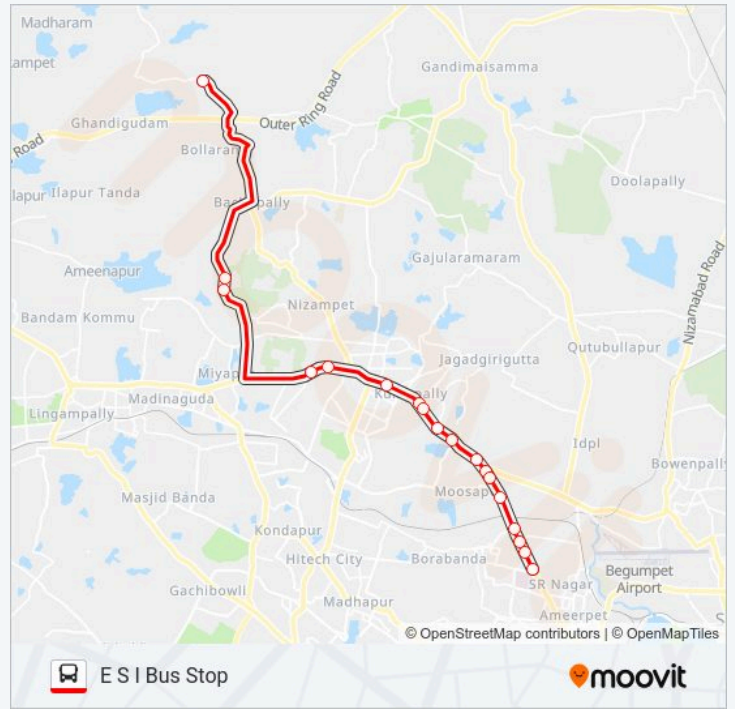

Line Summary:

Kukatpally Y Junction

Kukatpally Bus Depot

Moosapet

Bharath Nagar

Prem Nagar

Erragadda

Erragadda F.C.I.

E.S.I.Hospital Metro Station

224K bus time schedules and route maps are available in an offline PDF at moovitapp.com. Use the Moovit App to see live bus times, train schedule or subway schedule, and step-by-step directions for all public transit in Hyderabad.

© 2024 Moovit - All Rights Reserved