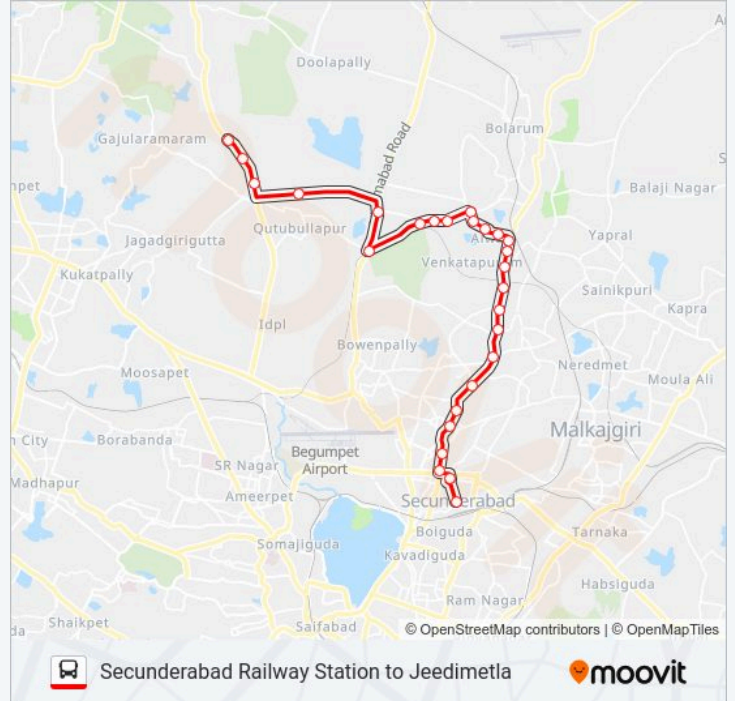

Jeedimetla Village Route Timetable:

Monday	07:25-20:05
Tuesday	07:25-20:05
Wednesday	07:25-20:05
Thursday	07:25-20:05
Friday	07:25-20:05
Saturday	07:25-20:05
Sunday	07:25-20:05

25J bus Info

Direction: Jeedimetla Village

Stops: 27

Trip Duration: 44 min

Line Summary:

Father Balaiah Nagar
Pv Junction Bus Stop
Bhel Quarters
Suchitra X Road
Gidimetla Village
Subhash Nagar
Shapur Nagar1
Jeedimetla Bus Stop
Jeedimetla Bus Depot