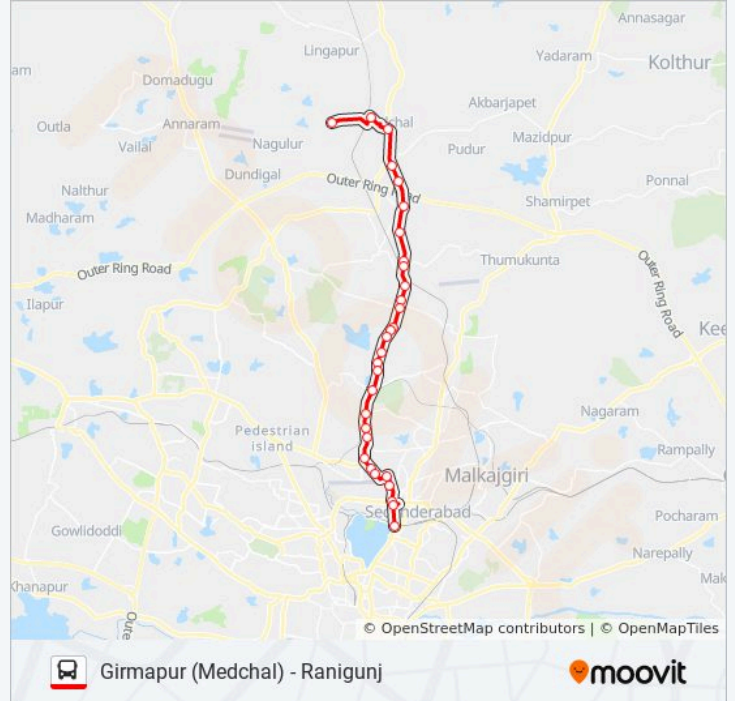

 **229G**

Girmapur (Medchal) - Ranigunj

Get The App

The 229G bus line (Girmapur (Medchal) - Ranigunj) has 2 routes. For regular weekdays, their operation hours are:  
(1) Girmapur: 09:20 - 17:50(2) Ranigunj Bus Stop: 07:55 - 19:15

## 229G bus Info

**Direction:** Girmapur

**Stops:** 30

**Trip Duration:** 57 min

**Line Summary:**

Farm Area Bus Stop

Kompally Bridge

Prestige

Kandlakoya Bus Stop

Cmr College Of Engineering And Technology

Medchal Gubba

Medchal Ambedkar Chowrasta

Medchal Railway Station

Girmapur

**Direction: Ranigunj Bus Stop**

26 stops