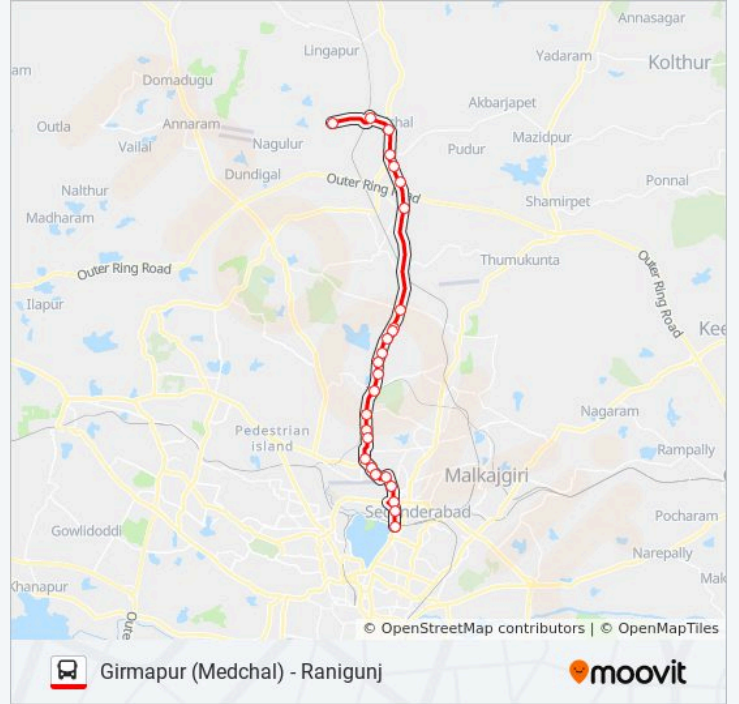

Bowenpally Police Station

Chinna Thokatta Request

Ashish Gardens

Tar Bund Bus Stop

Pratap Colony

Paradise

MG Road

Ranigunj Bus Stop

229G bus time schedules and route maps are available in an offline PDF at moovitapp.com. Use the Moovit App to see live bus times, train schedule or subway schedule, and step-by-step directions for all public transit in Hyderabad.

© 2024 Moovit - All Rights Reserved