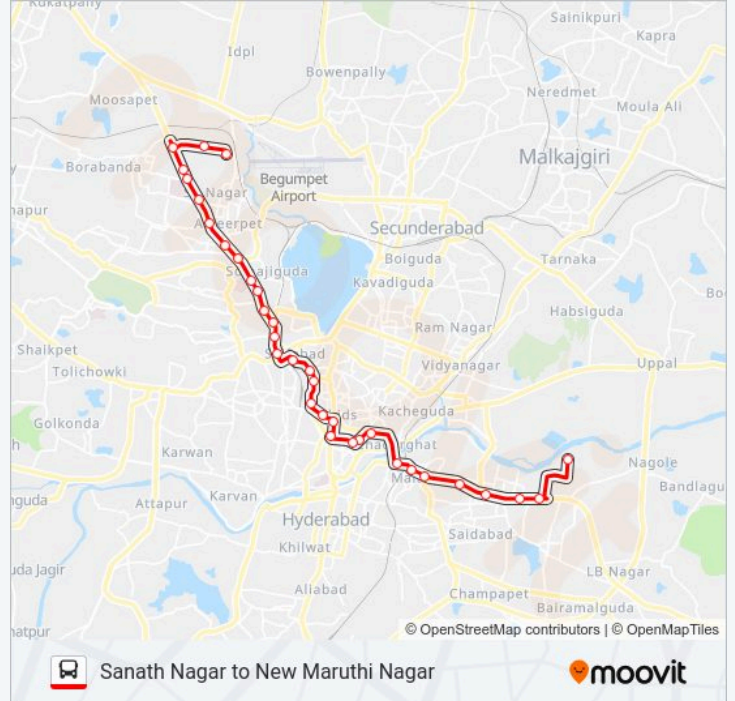

Lakdikapul

Chintal Basthi Bus Stop

Khairtabad

Eenadu

Erramanzil

Nims Bus Stop

Panjagutta Colony Bus Stop

Ameerpet Bus Stop

Mythrivanam

S.R.Nagar

E.S.I.Hospital Metro Station

Erragadda F.C.I.

Erragadda

Sanath Nagar Police Station

Sanath Nagar Bus Depot

158M bus time schedules and route maps are available in an offline PDF at moovitapp.com. Use the Moovit App to see live bus times, train schedule or subway schedule, and step-by-step directions for all public transit in Hyderabad.

© 2024 Moovit - All Rights Reserved