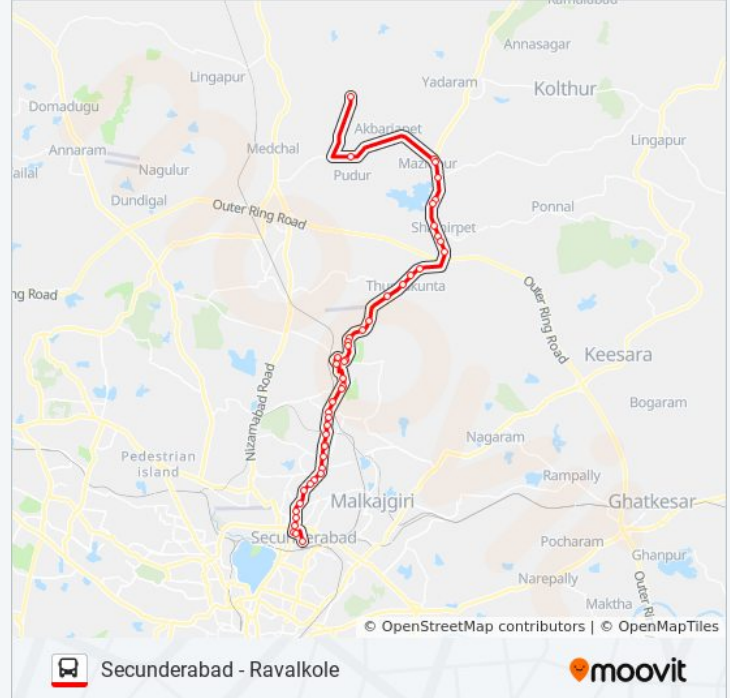

Water Tank Risala

Risala Bazar

Risala Bazar

Risala Bazar

Sadhana Mandir

Navabharat College Bus Stop - Bolarum

Bollaram

Lakadawala

Rythu Bazar Bus Stop

Alwal Bus Stop

Ram Nagar – Alwal

Lothkunta Bus Stop

Family Quarter Bus Stop

Mceme

Eme Bus Stop

Lalbazar

Tirumalgherry Bus Stop

Trimulgherry X Road

Hanuman Temple (Tirumalgherry)

Tirumalagiri

Karkhana Temple Arch

Vikrampuri

H.P.S. High School Vikrampuri

Jubilee Bus Station

Patny

Patni Junction

Navketan Complex Clock Tower

Secunderabad Bus Station (Gurudwara)

211R bus time schedules and route maps are available in an offline PDF at moovitapp.com. Use the [Moovit App](#) to see live bus times, train schedule or subway schedule, and step-by-step directions for all public transit in Hyderabad.

[About Moovit](#) • [MaaS Solutions](#) • [Supported Countries](#) • [Mooviter Community](#)

Check Live Arrival Times