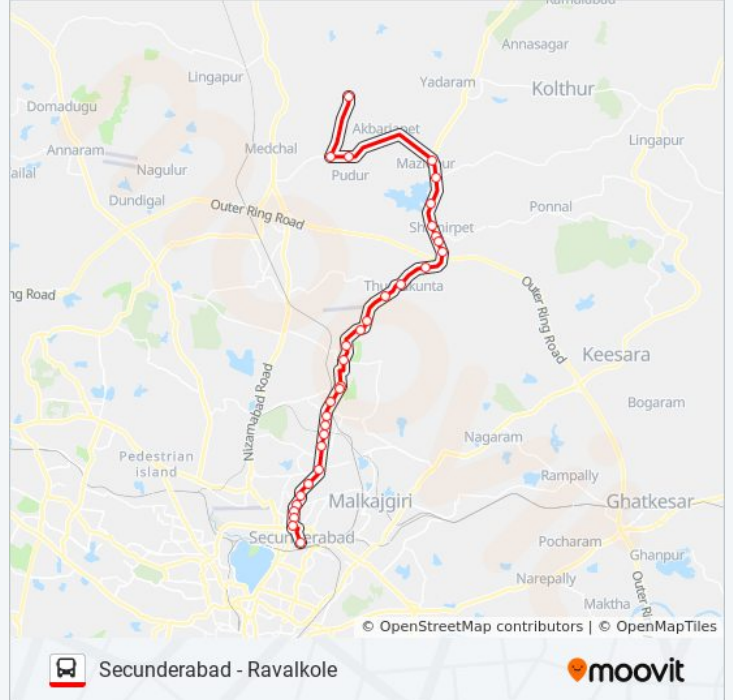

## 211R bus Info

**Direction:** Ravalkole

**Stops:** 32

**Trip Duration:** 61 min

**Line Summary:**

Soul  
 Shah Meer Dargah  
 Shameerpet Police Station  
 Shamirpet Police Station  
 Mro  
 Aliabad X Road  
 Mazeedpur / Medchal X Road  
 Pudur  
 Pudur X Road  
 Ravalkole

**Direction: Secunderabad Bus Station**

46 stops  
[VIEW LINE SCHEDULE](#)

Ravalkole  
 Pudur  
 Medchal Crossroads  
 Mazeedpur / Medchal X Road  
 Aliabad X Road  
 Shameerpet Cherruvu Kattamissamma Temple  
 Mro  
 Shamirpet Police Station  
 Shameerpet Police Station  
 Shah Meer Dargah  
 Soul  
 Pallavi Progressive High School  
 Ramachandra Mission  
 Thumkunta Bus Stop  
 Sports School  
 Hakimpet  
 C.I.S.F.Hakimpet  
 Koteswar Temple