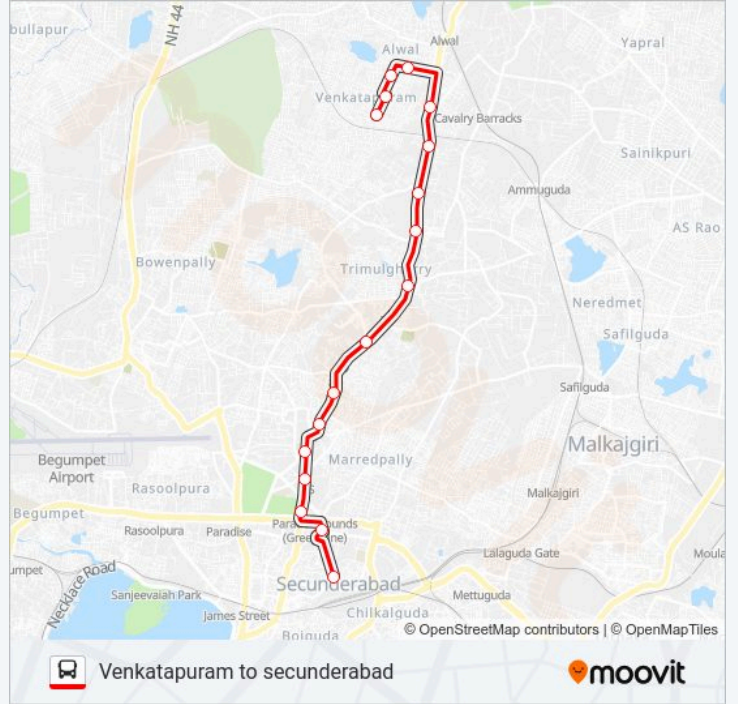

Bhatia Bakery

Vaishnavi Matha Temple Bus Stop

Venkatapuram X Road

Venkatapuram Colony

21 bus Time Schedule

Venkatapuram Route Timetable:

Monday	05:35-14:25
Tuesday	05:35-14:25
Wednesday	05:35-14:25
Thursday	05:35-14:25
Friday	05:35-14:25
Saturday	05:35-14:25
Sunday	05:35-14:25

21 bus Info

Direction: Venkatapuram

Stops: 17

Trip Duration: 24 min

Line Summary:

21 bus time schedules and route maps are available in an offline PDF at moovitapp.com. Use the Moovit App to see live bus times, train schedule or subway schedule, and step-by-step directions for all public transit in Hyderabad.