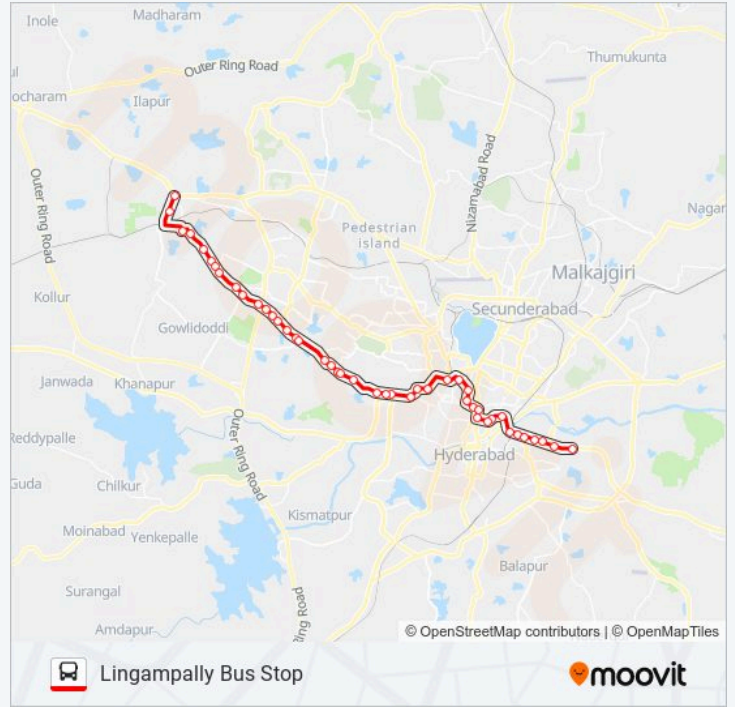

Trip Duration: 68 min
Line Summary:

- Koti
- Mozamjahi Market (Gandhi Bhavan)
- Abids (G.P.O.)
- Nampally Station Road Bus Stop
- Nampally
- Nampally Grand Plaza
- Lakdikapul Metro Station
- Ac Guards
- N.M.D.C.
- Sarojini Devi Eye Hospital
- Mehdipatnam Bus Station
- Rethibowli
- Nanal Nagar
- Salarjung Colony Bus Stop
- Galaxy Bus Stop
- Brindavan Colony Road 8-1-523/8
- Shaikpet Nala
- Narayanamma College Bus Stop
- Dargah Tombs Road
- Khajaguda X Road Bus Stop
- Raidurgam Bus Stop
- Roda Mistry College Bus Stop
- Gachi Bowli
- Telecom Nagar
- Gachibowli X Roads
- Indra Nagar
- Iit Bustop
- Gachibowli Stadium
- Hyderabad Central University Gate 2
- Masjid Banda
- Hcu
- Hcu Depot Bus Stop