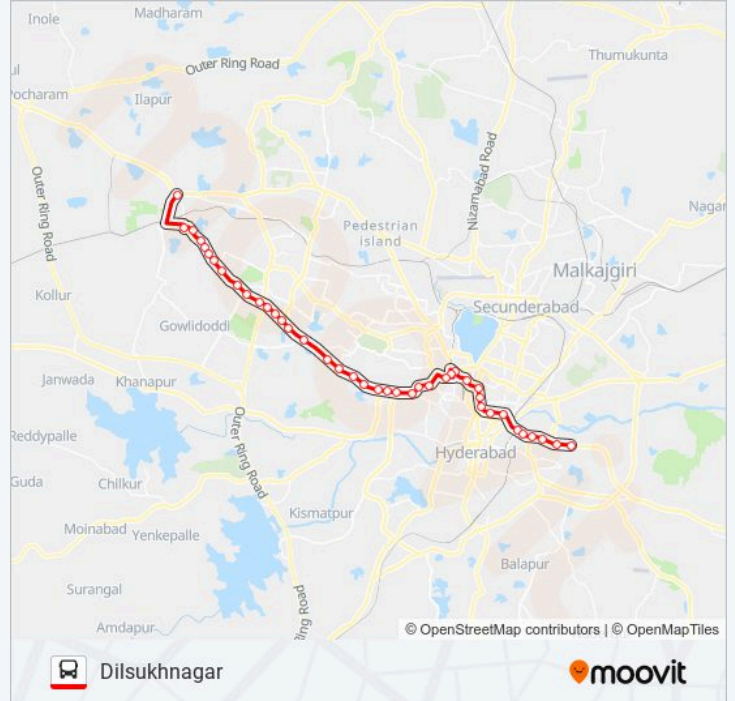

Use the Moovit App to find the closest 216D/L bus station near you and find out when is the next 216D/L bus arriving.

**Direction: Dilsukhnagar**

41 stops

[VIEW LINE SCHEDULE](#)

Lingampally Bus Station  
Gulmohar Colony  
Alind Doyens Colony Bus Stop  
Bhagyanagar Colony  
Hcu Bus Depot  
Hcu Telephone Exchange  
Hyderabad Central University  
Hyderabad Central University Gate 2  
Gachibowli Stadium  
liit Bus Stop  
Indra Nagar  
Gachibowli X Roads  
Telecom Nagar  
Cyberabad Police Commisioner Office  
Roda Mistry College Bus Stop  
Khajaguda Down  
Hs Dargha  
Shaikpet Nala  
Galaxy Bus Stop  
Brindavan Colony  
Salarjung Colony Bus Stop

**216D/L bus Info****Direction:** Dilsukhnagar**Stops:** 41**Trip Duration:** 76 min**Line Summary:**

Nanal Nagar

Rethibowli Bus Stop

Mehdipatnam Bus Station

Sarojini Devi Eye Hospital

N.M.D.C.

Ac Guards

Lakdikapul

Lakdikapul

Assembly

Nizam College

Abids

Abids (Big Bazar)

Bank Street Koti

Koti Womens College

Chaderghat Bus Stop

### Direction: Lingampally Bus Stop

45 stops

[VIEW LINE SCHEDULE](#)

Dilsukhnagar Bus Station (Opposite Side)

T.V.Tower / Moosaram Bagh

Malakpet Super Bazar

Malakpet Chermas

Yashoda Hospital