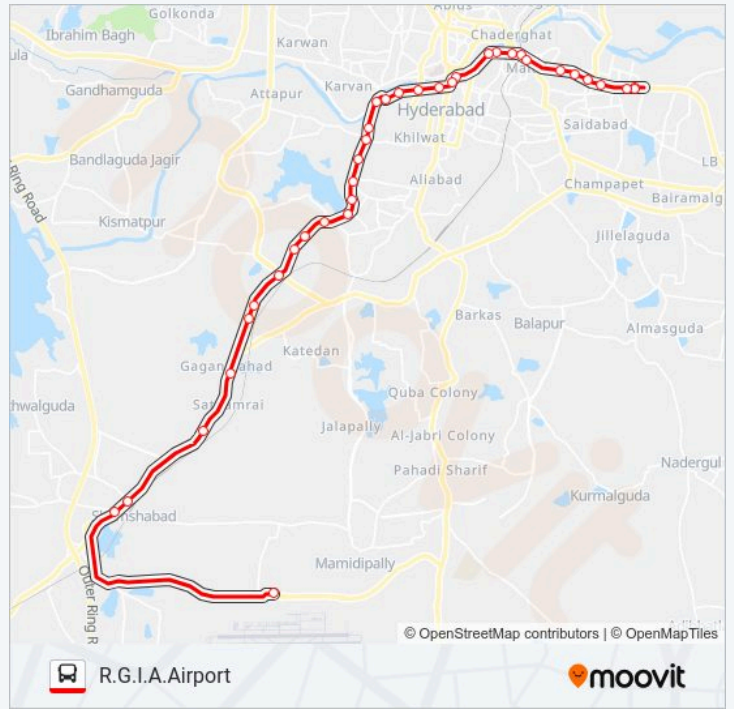

Line Summary:

Azampura

Imlibun

Salarjung Museum

Nayapul

Madina

City College

Petla Burj

Puranapool Out Post

Puranapool Mastan Gati

Bahadurpura Police Station

Bahadurpura

Nehru Zoological Park

Thadban

Mir Alam Tank Filter Beds

Danama Jhopdi

Hasan Nagar

Raghavendra Colony

Sardar Vallabhbhai Patel National Police Academy

Aramghar X Roads

A.G.College

Budvel Railway Station

Gagan Pahad

Satamrai

Shamshabad Market

Shamshabad

R.G.I.A.Airport

252 bus time schedules and route maps are available in an offline PDF at moovitapp.com. Use the Moovit App to see live bus times, train schedule or subway schedule, and step-by-step directions for all public transit in Hyderabad.

© 2024 Moovit - All Rights Reserved