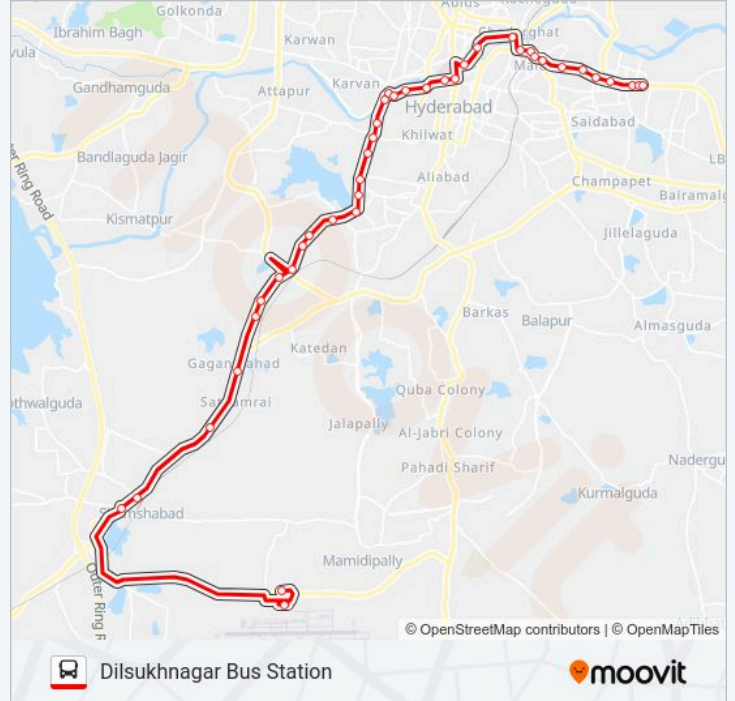

Yashoda Hospital

Malakpet Chermas

Malakpet Super Bazar

Saleem Nagar

T.V.Tower / Moosaram Bagh

Dilsukhnagar

Dilsukhnagar

Dilsukhnagar Bus Station

Direction: R.G.I.A.Airport

36 stops

[VIEW LINE SCHEDULE](#)

Dilsukhnagar Bus Station

Dilsukhnagar Bus Station (Opposite Side)

Dilsukhnagar

T.V.Tower / Moosaram Bagh

Saleem Nagar