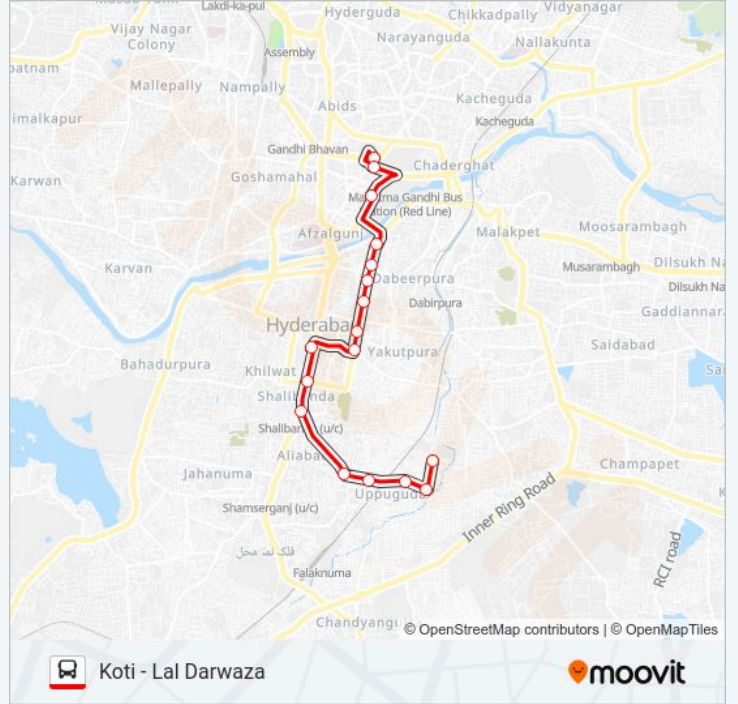

 **67L**

Koti - Lal Darwaza

Get The App

The 67L bus line (Koti - Lal Darwaza) has 2 routes. For regular weekdays, their operation hours are:

(1) Koti: 10:00(2) Lal Darwaza: 10:00

Use the Moovit App to find the closest 67L bus station near you and find out when is the next 67L bus arriving.

## Direction: Koti

17 stops

[VIEW LINE SCHEDULE](#)

Lalithabagh  
Ram Mandir  
Mahankali Temple  
Huppuguda Railway Station  
Chatrinaka Police Station  
Lal Dharwaza Mode  
Shah Ali Banda X Road  
Charminar Bus Station  
Bibi Bazar  
Kotla Ali Jah  
Mir Alam Mandi  
Purani Haveli  
Chatta Bazar Purani Haveli X Road  
Darul Shifa  
Central Bus Station (C.B.S)  
Putili Bowli  
Koti

## 67L bus Time Schedule

Koti Route Timetable:

Sunday	10:00
Monday	10:00
Tuesday	10:00
Wednesday	10:00
Thursday	10:00
Friday	10:00
Saturday	10:00

## 67L bus Info

**Direction:** Koti

**Stops:** 17

**Trip Duration:** 17 min

**Line Summary:**