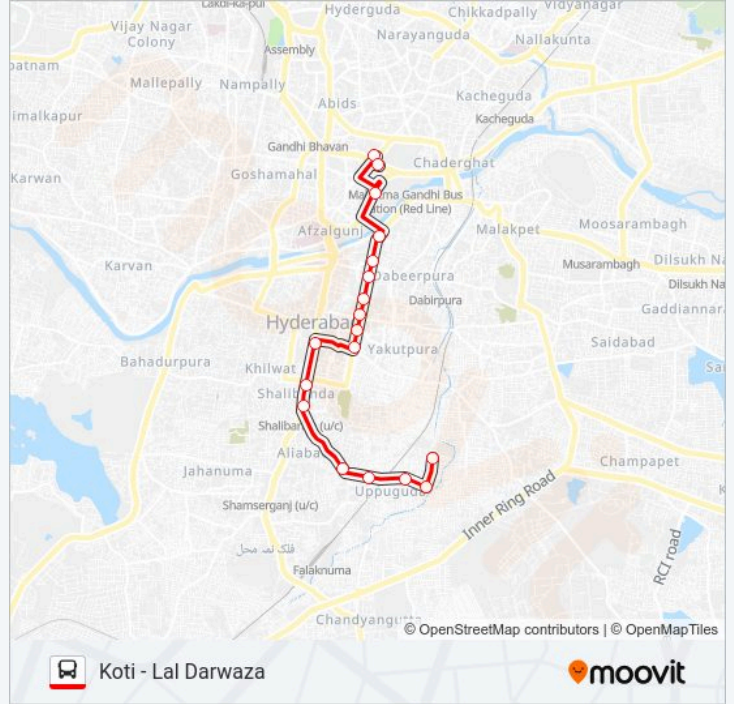

 **67L**

Koti - Lal Darwaza

Get The App

The 67L bus line (Koti - Lal Darwaza) has 2 routes. For regular weekdays, their operation hours are:

(1) Koti: 10:00(2) Lal Darwaza: 10:00

Use the Moovit App to find the closest 67L bus station near you and find out when is the next 67L bus arriving.

## Direction: Koti

17 stops

[VIEW LINE SCHEDULE](#)

Lalithabagh  
Ram Mandir  
Mahankali Temple  
Huppuguda Railway Station  
Chatrinaka Police Station  
Lal Dharwaza Mode  
Shah Ali Banda X Road  
Charminar Bus Station  
Bibi Bazar  
Kotla Ali Jah  
Mir Alam Mandi  
Purani Haveli  
Chatta Bazar Purani Haveli X Road  
Darul Shifa  
Central Bus Station (C.B.S)  
Putili Bowli  
Koti

## 67L bus Info

**Direction:** Koti

**Stops:** 17

**Trip Duration:** 17 min

**Line Summary:**

### 67L bus Info

**Direction:** Lal Darwaza

**Stops:** 18

**Trip Duration:** 17 min

**Line Summary:**

67L bus time schedules and route maps are available in an offline PDF at [moovitapp.com](https://moovitapp.com). Use the Moovit App to see live bus times, train schedule or subway schedule, and step-by-step directions for all public transit in Hyderabad.