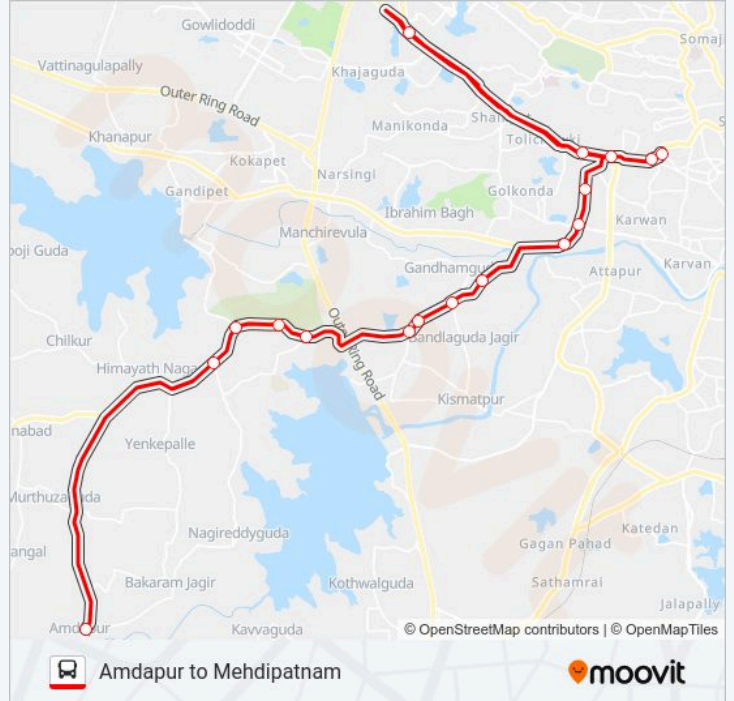

 **288A**

Amdapur to Mehdipatnam

Get The App

The 288A bus line (Amdapur to Mehdipatnam) has 2 routes. For regular weekdays, their operation hours are:

(1) Amdapur: 06:05 - 21:50(2) Mehdipatnam Bus Stop: 05:00 - 20:30

Use the Moovit App to find the closest 288A bus station near you and find out when is the next 288A bus arriving.

Direction: Amdapur

17 stops

[VIEW LINE SCHEDULE](#)

Mehdipatnam Bus Station
Mehdipatnam Corner
Rethibowli
Nanal Nagar Bus Stop
Salarjung Colony Bus Stop
Flour Mill
Langar House
Langar House (Bapu Nagar)
Sun City
Bandlaguda X Road
Peerancheru
Kalimandir Bus Stop
Old Aziz Nagar X Road
Rane Company
Vif College
Aziz Nagar
Amdapur

288A bus Time Schedule

Amdapur Route Timetable:

Sunday	06:05 - 21:50
Monday	06:05 - 21:50
Tuesday	06:05 - 21:50
Wednesday	06:05 - 21:50
Thursday	06:05 - 21:50
Friday	06:05 - 21:50
Saturday	06:05 - 21:50

288A bus Info

Direction: Amdapur

Stops: 17

Trip Duration: 43 min

Line Summary:

Direction: Mehdipatnam Bus Stop

14 stops

[VIEW LINE SCHEDULE](#)