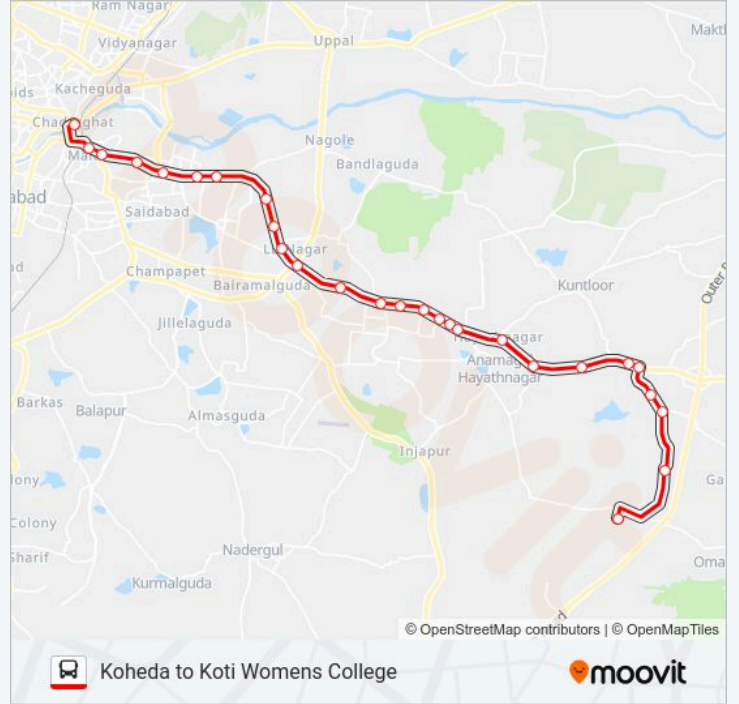

N.T.R Market

Ashtalaxmi Arch Opp

Chaitanyapuri

Dilsukhnagar Bus Station (Opposite Side)

T.V.Tower / Moosaram Bagh

Malakpet Super Bazar

Yashoda Hospital

Nalgonda X Roads

Chadarghat

204K bus time schedules and route maps are available in an offline PDF at moovitapp.com. Use the Moovit App to see live bus times, train schedule or subway schedule, and step-by-step directions for all public transit in Hyderabad.

© 2024 Moovit - All Rights Reserved