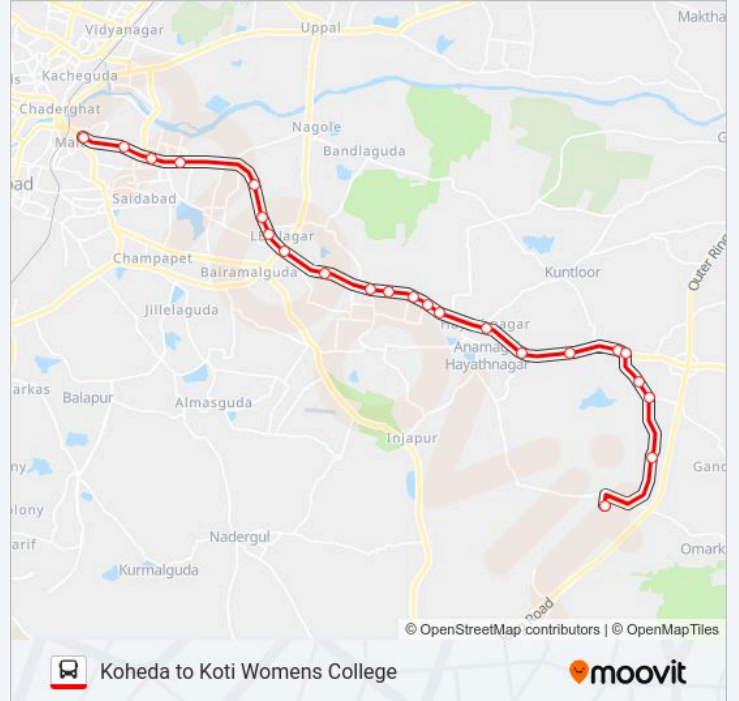

204K

Koheda to Koti Womens College

Get The App

The 204K bus line (Koheda to Koti Womens College) has 2 routes. For regular weekdays, their operation hours are:  
(1) Koheda Bus Stop: 09:40 - 16:40(2) Koti Womens College: 08:10 - 18:30  
Use the Moovit App to find the closest 204K bus station near you and find out when is the next 204K bus arriving.

**204K bus Time Schedule**

Koheda Bus Stop Route Timetable:

Sunday	09:40 - 16:40
Monday	09:40 - 16:40
Tuesday	09:40 - 16:40
Wednesday	09:40 - 16:40
Thursday	09:40 - 16:40
Friday	09:40 - 16:40
Saturday	09:40 - 16:40

**204K bus Info**

**Direction:** Koheda Bus Stop

**Stops:** 23

**Trip Duration:** 45 min

**Line Summary:**

Upperguda

Koheda Bus Stop

### Direction: Koti Womens College

27 stops

[VIEW LINE SCHEDULE](#)

Koheda Bus Stop

Upperguda

Gandi Cheruvu X Road

Sadasiva Heavens

Pedda Amberpet X Road