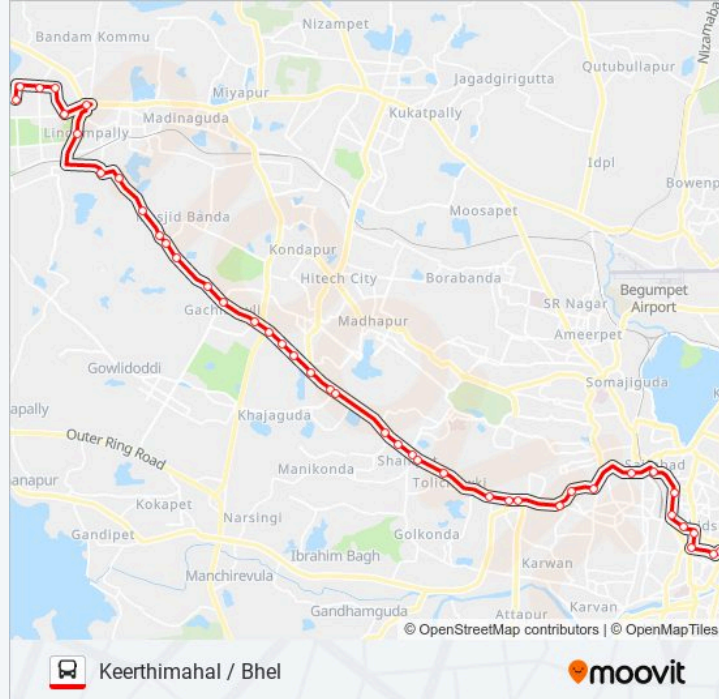

Hcu Depot Bus Stop

Alind Doyens Colony Bus Stop

Gulmohar Park Bus Stop

Nallagandla Flyover Lingampally

Lingampally Bus Station

St. Anns School

Church Busstop

Bhel Hospital

Temple

Keerthimahal / Bhel

**Direction: Koti Bus Terminus**

40 stops

[VIEW LINE SCHEDULE](#)

Keerthimahal / B.H.E.L.

Temple

Bhel Hospital