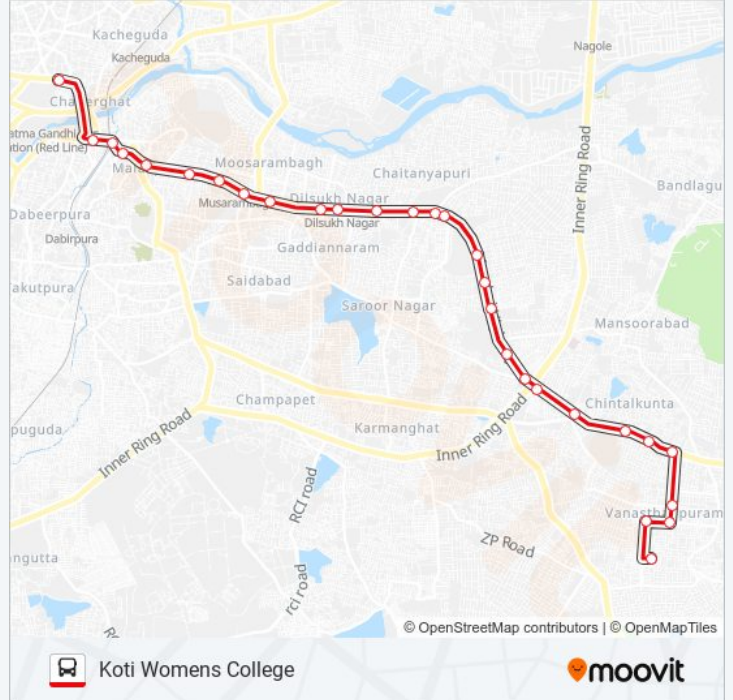

Koti Womens College

Get The App

The 100V bus line (Koti Womens College) has 2 routes. For regular weekdays, their operation hours are:

(1) Koti Womens College: 08:20 - 13:33(2) N.G.O's Colony: 08:22 - 13:35

Use the Moovit App to find the closest 100V bus station near you and find out when is the next 100V bus arriving.

Direction: Koti Womens College

29 stops

[VIEW LINE SCHEDULE](#)

N.G.O's Colony
Government Hospital
Red Tank
Ganesh Temple
Panama Godown Bus Stop
Vishnu Theatre
Chintalkunta
Chintalkunta Check Post
L.B Nagar
L.B Nagar
L.B Nagar Metro Station
N.T.R Market
Victoria Memorial Metro Station
Dwaraka Nagar / Ashtalakshmi Temple
Pvt Market
Kothapet Fruit Market
Chaitanyapuri Metro Station
Chaitanyapuri
Dilsukhnagar Bus Station (Opposite Side)
Dilsukhnagar
T.V.Tower / Moosaram Bagh
Saleem Nagar

100V bus Info**Direction:** Koti Womens College**Stops:** 29**Trip Duration:** 34 min**Line Summary:**

Malakpet Super Bazar

Malakpet Chermas

Yashoda Hospital

Nalgonda X Roads

Chaderghat Bus Stop

Chaderghat

Koti Womens College

Direction: N.G.O's Colony

30 stops

[VIEW LINE SCHEDULE](#)

Koti Womens College

Chaderghat

Chaderghat Bus Stop

Nalgonda X Roads

Yashoda Hospital