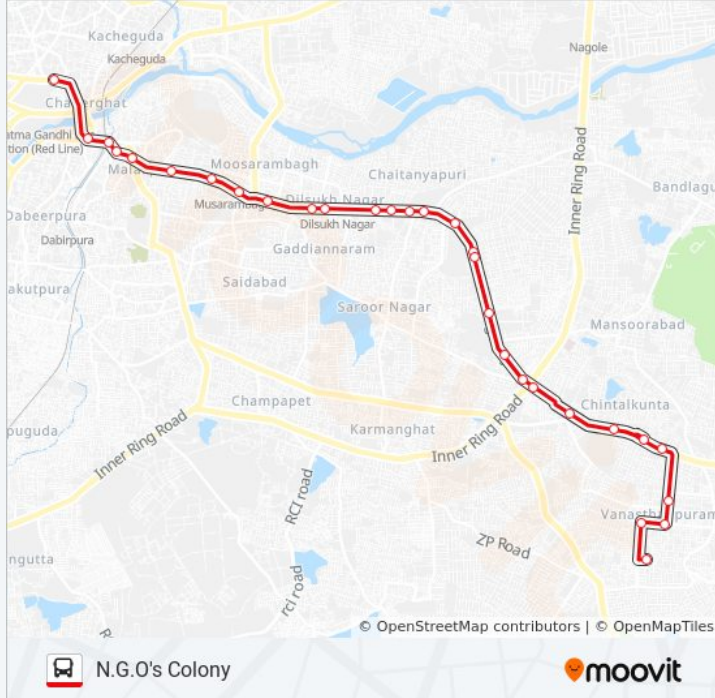

N.T.R Market

L.B Nagar Metro Station

L.B Nagar

L.B Nagar

Chintalkunta Check Post

Chintalkunta

Vishnu Theatre

Panama Godown

Ganesh Temple

Red Tank

Government Hospital

N.G.O's Colony

100V bus time schedules and route maps are available in an offline PDF at moovitapp.com. Use the [Moovit App](#) to see live bus times, train schedule or subway schedule, and step-by-step directions for all public transit in Hyderabad.

[About Moovit](#) • [MaaS Solutions](#) • [Supported Countries](#) • [Mooviter Community](#)

© 2024 Moovit - All Rights Reserved

Check Live Arrival Times