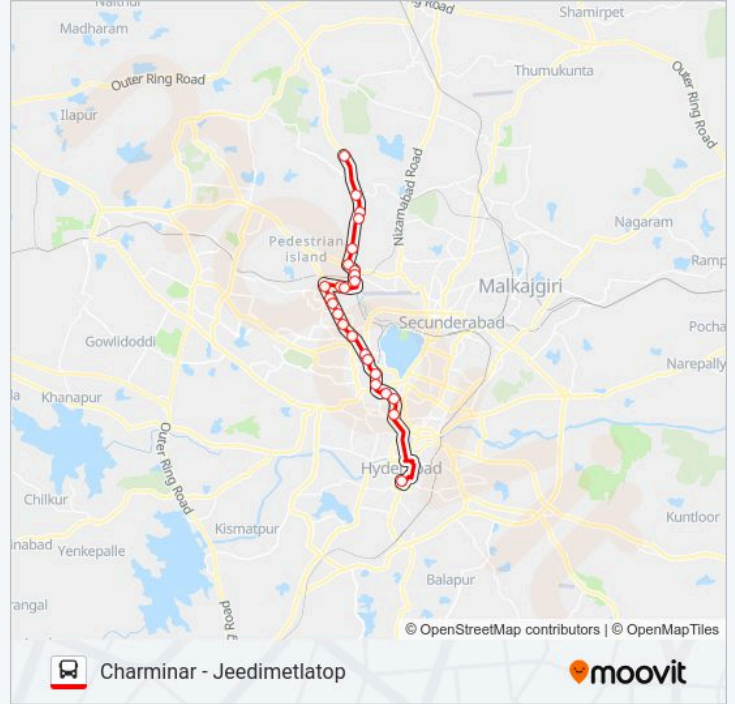

Fateh Nagar X Road

Balanagar

Hal

Ganesh Nagar

Chintal

Hmt Factory

Jeedimetla Bus Stop

9D bus time schedules and route maps are available in an offline PDF at moovitapp.com. Use the Moovit App to see live bus times, train schedule or subway schedule, and step-by-step directions for all public transit in Hyderabad.

© 2024 Moovit - All Rights Reserved