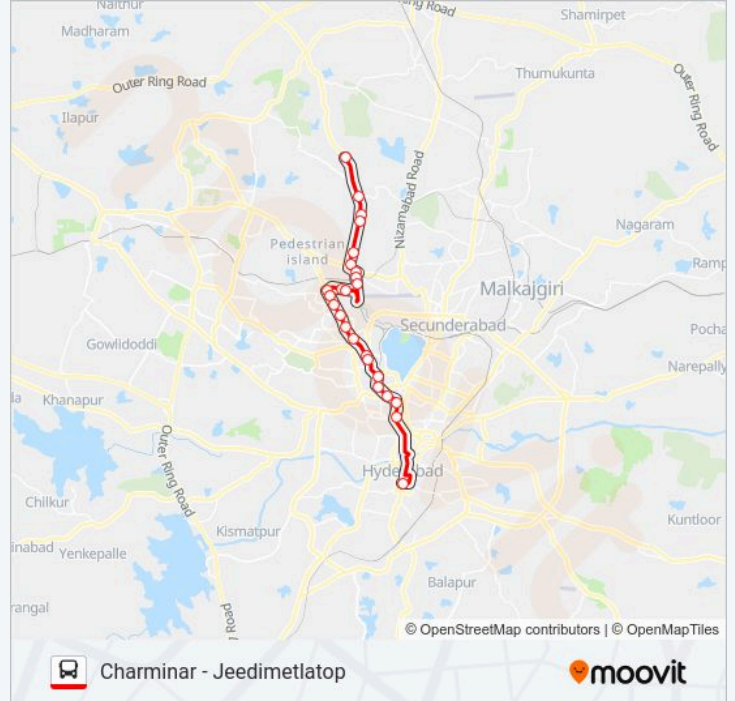

**Stops:** 25

**Trip Duration:** 39 min

**Line Summary:**

Lakdikapul Metro Station

Assembly

Nampally

Charminar Bus Station

### Direction: Jeedimetla Bus Stop

25 stops

[VIEW LINE SCHEDULE](#)

Charminar Bus Station

Nampally

Assembly

Lakdikapul Metro Station

Chintal Basti