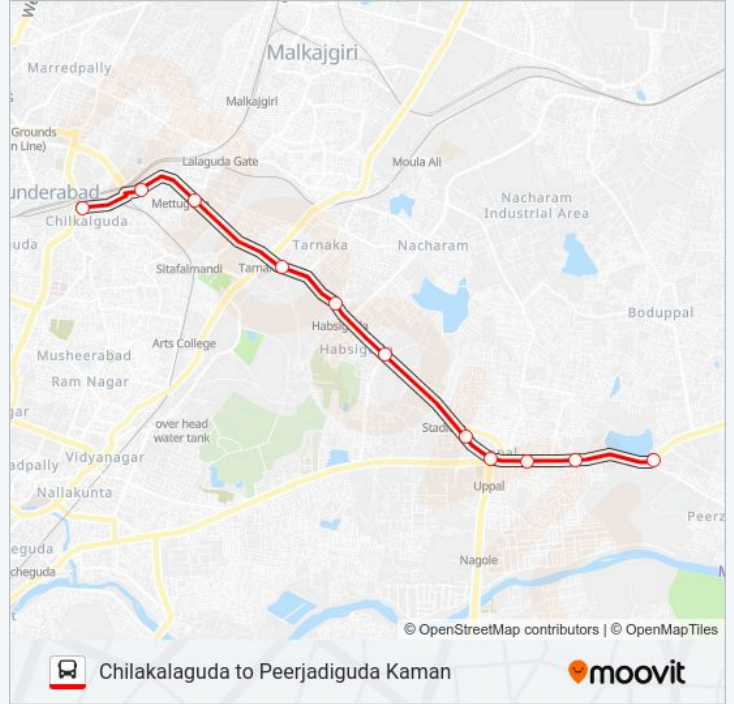

## Chilakalaguda to Peerjadiguda Kaman

Get The App

The 18 bus line (Chilakalaguda to Peerjadiguda Kaman) has 2 routes. For regular weekdays, their operation hours are: (1) Chilakalaguda: 04:05 - 23:30(2) Peerjadiguda Kaman: 00:07 - 23:40

### 18 bus Info

**Direction:** Chilakalaguda

**Stops:** 10

**Trip Duration:** 17 min

**Line Summary:**

**Direction: Peerjadiguda Kaman**

11 stops

[VIEW LINE SCHEDULE](#)

**18 bus Info**

**Direction:** Peerjadiguda Kaman

**Stops:** 11

**Trip Duration:** 20 min

**Line Summary:**

18 bus time schedules and route maps are available in an offline PDF at [moovitapp.com](https://moovitapp.com). Use the Moovit App to see live bus times, train schedule or subway schedule, and step-by-step directions for all public transit in Hyderabad.