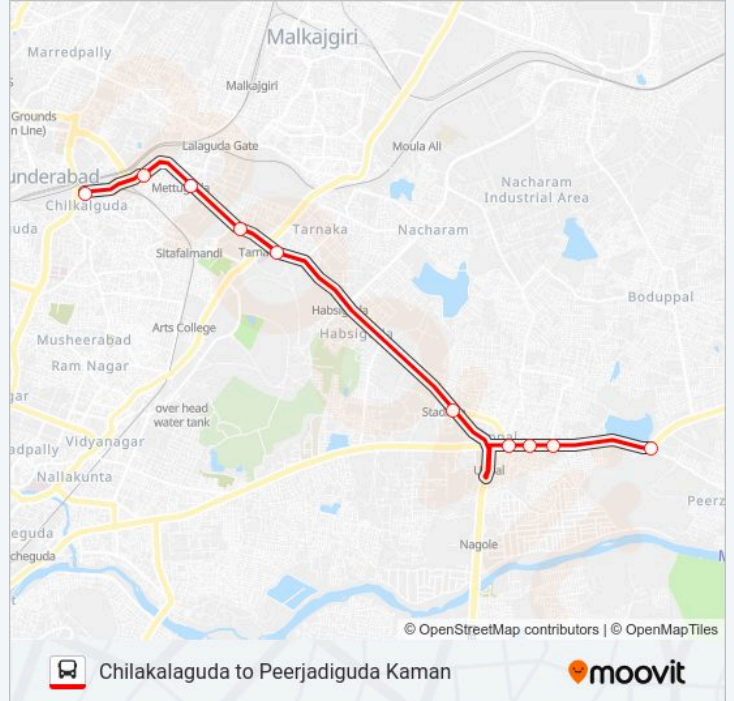

### Direction: Chilakalaguda

10 stops

[VIEW LINE SCHEDULE](#)

Peerjadiguda Kaman  
Uppal Bus Station  
Uppal Gandhi Statue  
Uppal Sub Station  
Survey Of India  
Tarnaka  
Railway Degree College  
Mettuguda  
Alugadda Baavi South  
Chilakalaguda

### 18 bus Time Schedule

Chilakalaguda Route Timetable:

Sunday	04:05 - 23:30
Monday	04:05 - 23:30
Tuesday	04:05 - 23:30
Wednesday	04:05 - 23:30
Thursday	04:05 - 23:30
Friday	04:05 - 23:30
Saturday	04:05 - 23:30

### 18 bus Info

**Direction:** Chilakalaguda

**Stops:** 10

**Trip Duration:** 17 min

**Line Summary:**

**Direction: Peerjadiguda Kaman**

11 stops

[VIEW LINE SCHEDULE](#)