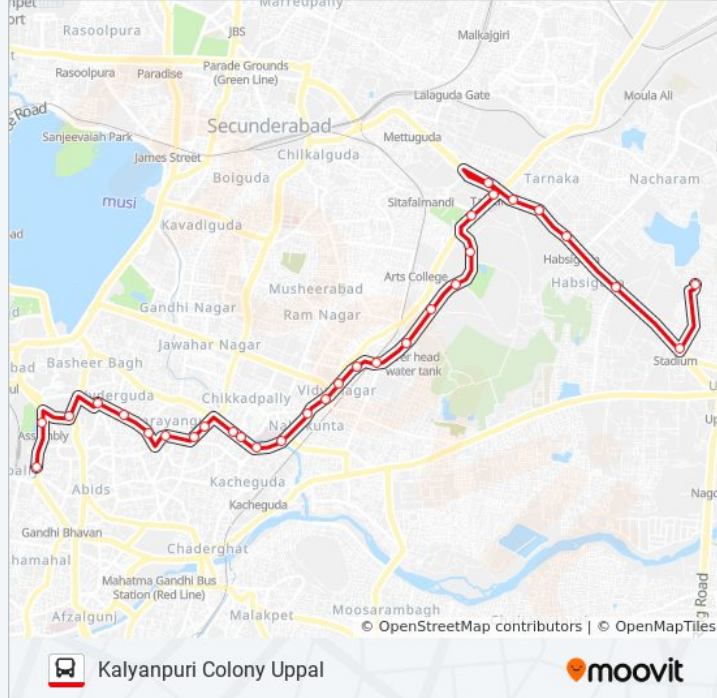

Dairy Farm

Tarnaka Hospital Stop

Tarnaka Metro Station

Railway Degree College

Tarnaka Metro Station

Tarnaka

Tarnaka Pushpak Bus Stop

Habsiguda

National Geophysical Research Institute (N.G.R.I)

Stadium Metro Station Corner

Kalyanpuri Colony Uppal

Direction: Nampally

35 stops

[VIEW LINE SCHEDULE](#)

Kalyanpuri Colony Uppal

Stadium Metro Station Corner

Survey Of India

National Geophysical Research Institute (Ngri)

National Geophysical Research Institue (N.G.R.I)

Habsiguda Bus Stop

Tarnaka Pushpak Bus Stop

Tarnaka

Tarnaka Tsrtc Hospital

Dairy Farm (Ou Campus)

Manikeshwari Nagar

Arts College Bus Stop

Jamia Osmania Bus Stop

Ramnagar Gundu

Adikmet

Vidhya Nagar

Vidyanagar

Shankar Mutt

136B bus Time Schedule

Nampally Route Timetable:

Sunday	09:00
Monday	09:00
Tuesday	09:00
Wednesday	09:00
Thursday	09:00
Friday	09:00
Saturday	09:00

136B bus Info

Direction: Nampally

Stops: 35

Trip Duration: 45 min

Line Summary: