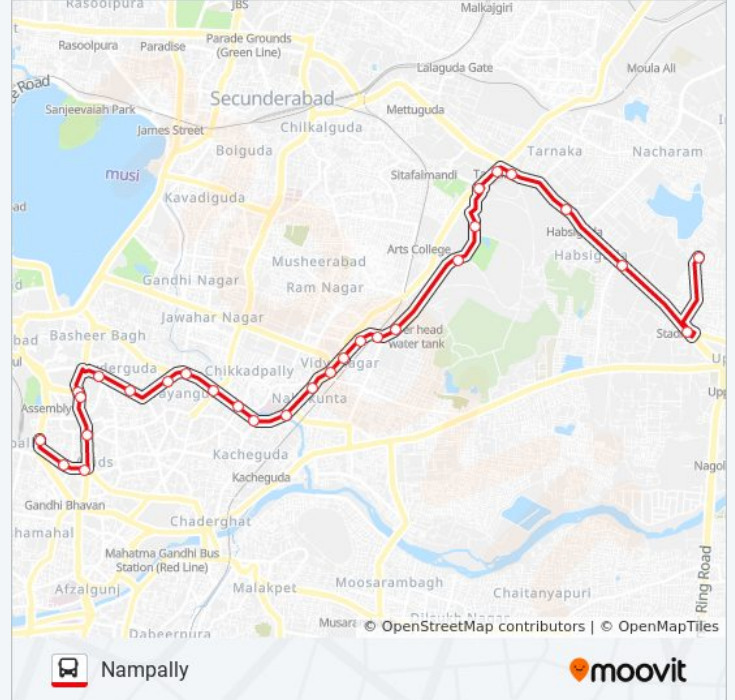

Nallakunta

Fever Hospital

Barkatpura

Baghlingampally

Chikkadpally Bus Stop

Narayanaguda

Y.M.C.A.

New Science

Old M.L.A. Quarters

Hyderguda Old Mla Quarters

Hyderguda

Basheerbagh (L.B.Stadium)

Nizam College

Abids

Abids Police Station

Nampally Station Road Bus Stop

Nampally

136B bus time schedules and route maps are available in an offline PDF at moovitapp.com. Use the [Moovit App](#) to see live bus times, train schedule or subway schedule, and step-by-step directions for all public transit in Hyderabad.

[About Moovit](#) • [MaaS Solutions](#) • [Supported Countries](#) • [Mooviter Community](#)

© 2024 Moovit - All Rights Reserved

Check Live Arrival Times