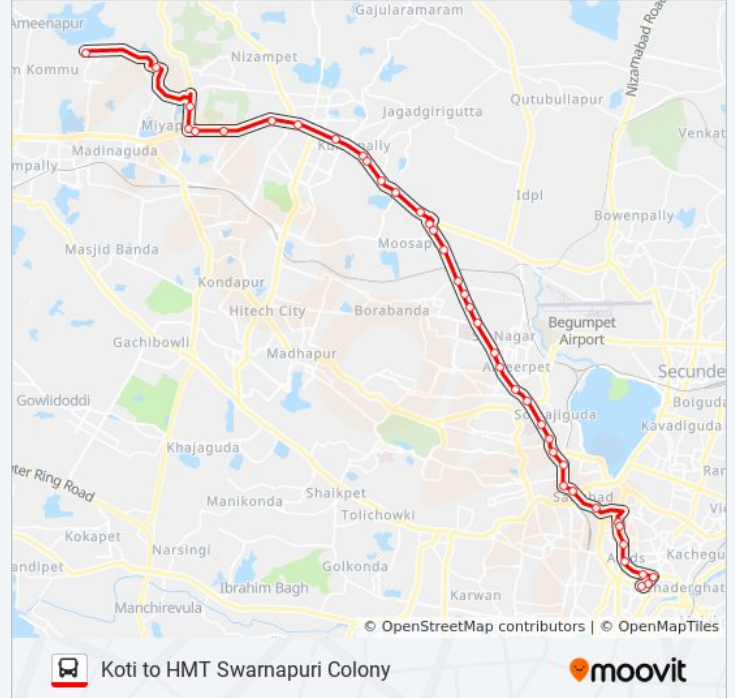

Bharath Nagar

Prem Nagar

Erragadda

Erragadda F.C.I.

E.S.I.Hospital Metro Station

S.R.Nagar

Mythrivanam

Ameerpet Bus Stop

Panjagutta Colony Bus Stop

Nims

Erramanzil

Khairatabad Rta

Khairatabad Bus Stop

Chintal Basti

Lakdikapul

Assembly

Basheerbagh (L.B.Stadium)

Nizam College

Abids

Abids (Big Bazar)

Bank Street Koti

Koti Bus Terminal

Koti

Koti

224H bus time schedules and route maps are available in an offline PDF at moovitapp.com. Use the [Moovit App](#) to see live bus times, train schedule or subway schedule, and step-by-step directions for all public transit in Hyderabad.

[About Moovit](#) • [MaaS Solutions](#) • [Supported Countries](#) • [Mooviter Community](#)

© 2024 Moovit - All Rights Reserved

Check Live Arrival Times