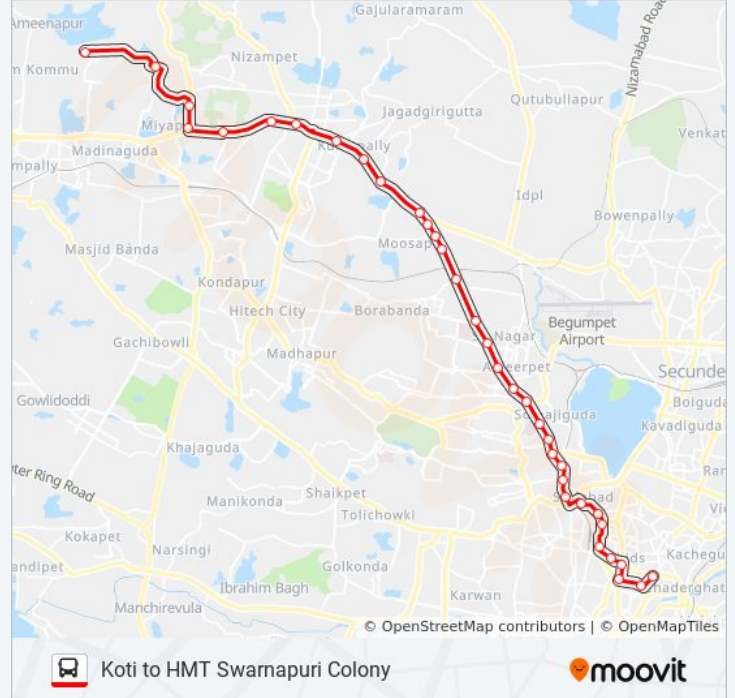

## Koti to HMT Swarnapuri Colony

Get The App

The 224H bus line (Koti to HMT Swarnapuri Colony) has 2 routes. For regular weekdays, their operation hours are: (1) Hmt Swarnapuri Colony Bus Stop: 07:55 - 19:00(2) Koti: 09:10 - 19:35  
Use the Moovit App to find the closest 224H bus station near you and find out when is the next 224H bus arriving.

### 224H bus Info

**Direction:** Hmt Swarnapuri Colony Bus Stop

**Stops:** 35

**Trip Duration:** 65 min

**Line Summary:**

Moosapet Bus Stop  
 Kukatpally Bus Depot  
 Kukatpally Y Junction  
 Kukatpally Bus Stop  
 Sumithra Nagar Bus Stop  
 K.P.H.B Colony  
 Nizampet X Roads  
 Hyder Nagar  
 Miyapur Metro Station  
 Miyapur X Road Towards Depot  
 Miyapur X Road Bus Stop  
 Janapriya West City  
 Hmt Swarnapuri Colony Bus Stop

**224H bus Time Schedule**

Koti Route Timetable:

Sunday	09:10 - 19:35
Monday	09:10 - 19:35
Tuesday	09:10 - 19:35
Wednesday	09:10 - 19:35
Thursday	09:10 - 19:35
Friday	09:10 - 19:35
Saturday	09:10 - 19:35

**224H bus Info**

**Direction:** Koti

**Stops:** 40

**Trip Duration:** 57 min

**Line Summary:**

Bharath Nagar

Prem Nagar

Erragadda