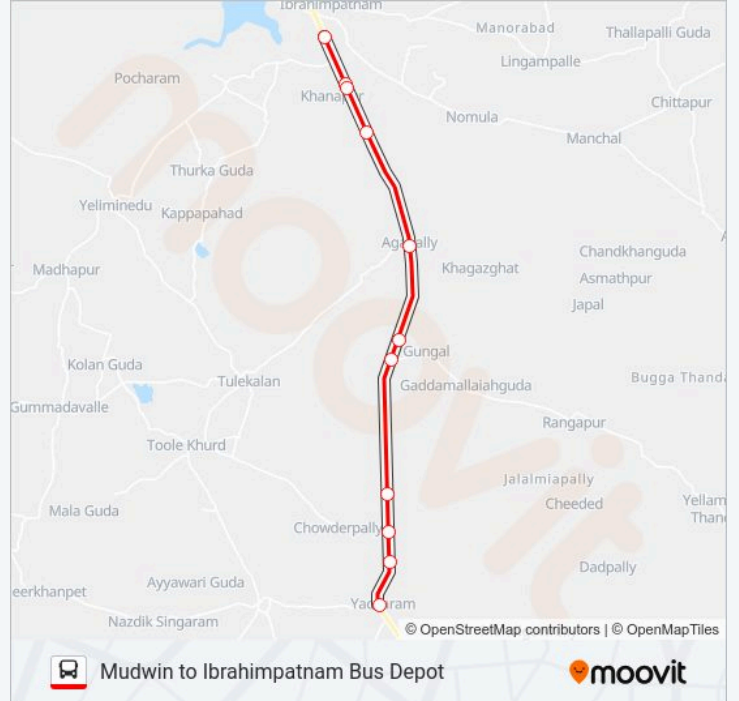

401

Mudwin to Ibrahimpatnam Bus Depot

Get The App

The 401 bus line (Mudwin to Ibrahimpatnam Bus Depot) has 2 routes. For regular weekdays, their operation hours are: (1) Ibrahimpatnam Bus Depot: 07:18(2) Medipally: 20:40

401 bus Time Schedule

Ibrahimpatnam Bus Depot Route Timetable:

Sunday	07:18
Monday	07:18
Tuesday	07:18
Wednesday	07:18
Thursday	07:18
Friday	07:18
Saturday	07:18

401 bus Info

Direction: Ibrahimpatnam Bus Depot

Stops: 11

Trip Duration: 24 min

Line Summary:

Direction: Medipally

10 stops

[VIEW LINE SCHEDULE](#)

- Ibrahimpatnam Bus Station
- Khanapur
- Scient College
- Gurunanak Engineering College
- Aghapalli
- Tirumala Dairy
- Gungal
- Nexus College
- M.R.O. Office Yacharam
- Yacharam Village

401 bus Time Schedule

Medipally Route Timetable:

Sunday	20:40
Monday	20:40
Tuesday	20:40
Wednesday	20:40
Thursday	20:40
Friday	20:40
Saturday	20:40

401 bus Info

Direction: Medipally

Stops: 10

Trip Duration: 19 min