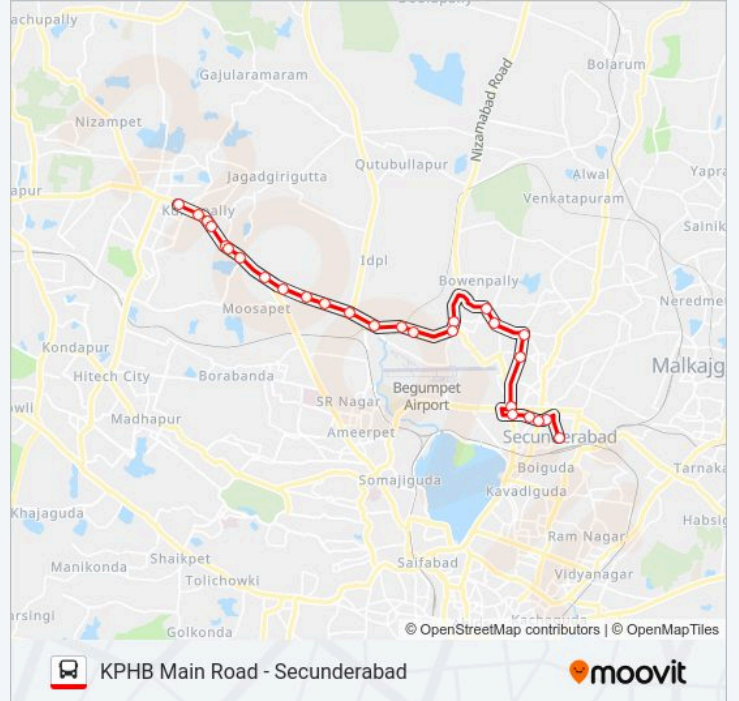

## KPHB Main Road - Secunderabad

Get The App

The 31L bus line (KPHB Main Road - Secunderabad) has 2 routes. For regular weekdays, their operation hours are:  
(1) K.P.H.B Main Road Bus Stop: 06:37 - 21:56 (2) Secunderabad Bus Station: 05:50 - 23:08

**31L bus Info**

**Direction:** Secunderabad Bus Station

**Stops:** 27

**Trip Duration:** 37 min

**Line Summary:**

Center Point

Diamond Point

Sikh Village

Paradise

Sd Road

Swapnalok Complex

Patny Center Chandana Bros

Navketan Complex Clock Tower

Secunderabad Bus Station (Gurudwara)

31L bus time schedules and route maps are available in an offline PDF at [moovitapp.com](https://moovitapp.com). Use the Moovit App to see live bus times, train schedule or subway schedule, and step-by-step directions for all public transit in Hyderabad.