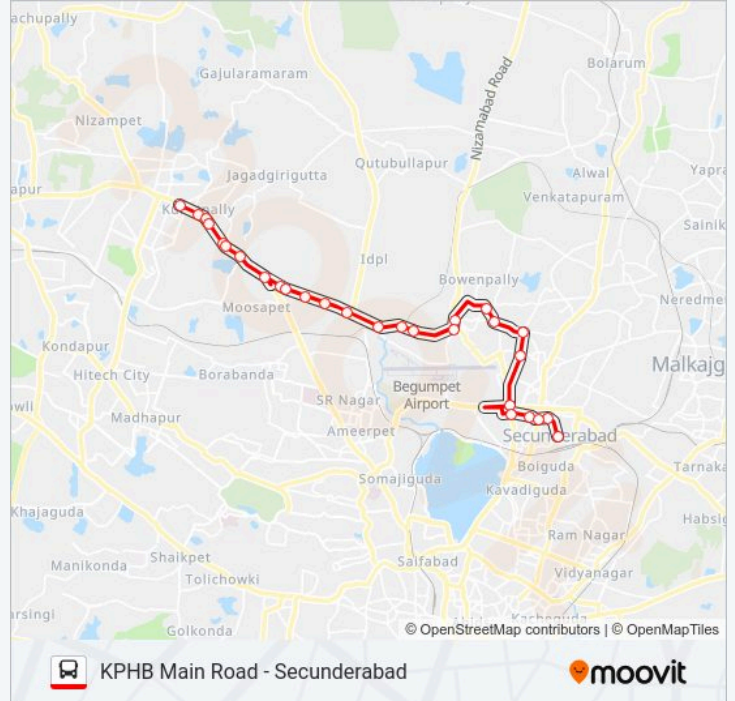

Sangeeth Nagar

Kukatpally Bus Stop

Kukatpally Bus Stop

Sumithra Nagar Bus Stop

Vivekanadanagar Colony Rdr Hospital

Food World

K.P.H.B Colony

Direction: Secunderabad Bus Station

27 stops

[VIEW LINE SCHEDULE](#)

K.P.H.B.

Food World

Vivekananda Nagar Bus Stop

Sumithra Nagar Bus Stop

Kukatpally Crossroads

Kukatpally Bus Stop

Kukatpally Govt. College

Kukatpally Y Junction

Sai Nagar (Bala Nagar)

IDPL

Niper

Balanagar X Roads / Citd

Raju Colony

Ferozeguda

Ferozeguda

New Bowenpally

Bowenpally Police Station

Bapuji Nagar X Road

31L bus Time Schedule

Secunderabad Bus Station Route Timetable:

Sunday	05:50 - 23:08
Monday	05:50 - 23:08
Tuesday	05:50 - 23:08
Wednesday	05:50 - 23:08
Thursday	05:50 - 23:08
Friday	05:50 - 23:08
Saturday	05:50 - 23:08

31L bus Info

Direction: Secunderabad Bus Station

Stops: 27

Trip Duration: 37 min

Line Summary: