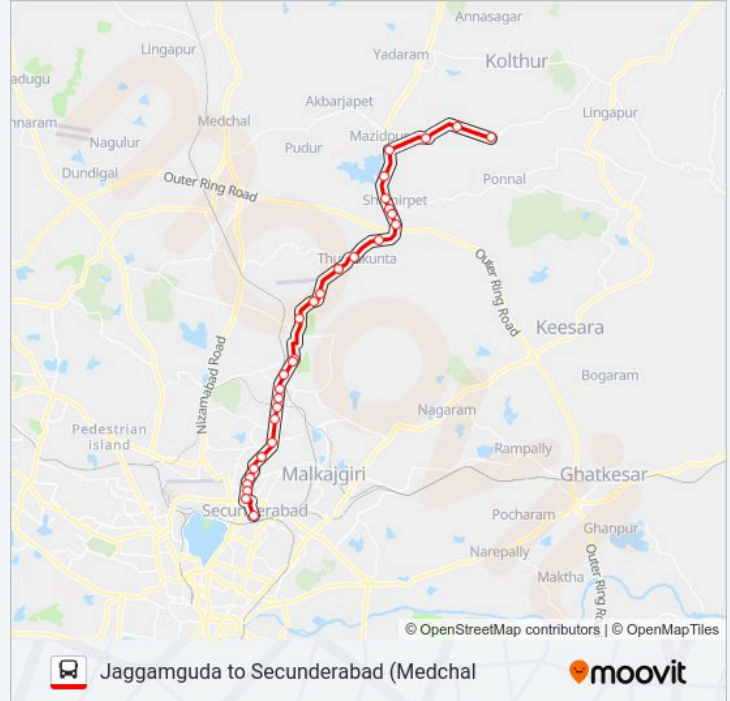

211J bus Info

Direction: Jaggamguda

Stops: 30

Trip Duration: 54 min

Line Summary:

Soul

Shah Meer Dargah

Shameerpet Police Station

Shamirpet Police Station

Mro

Aliabad X Road

Aliabad

L G Malakpet

Jaggamguda

Direction: Secunderabad (Medchal)

31 stops