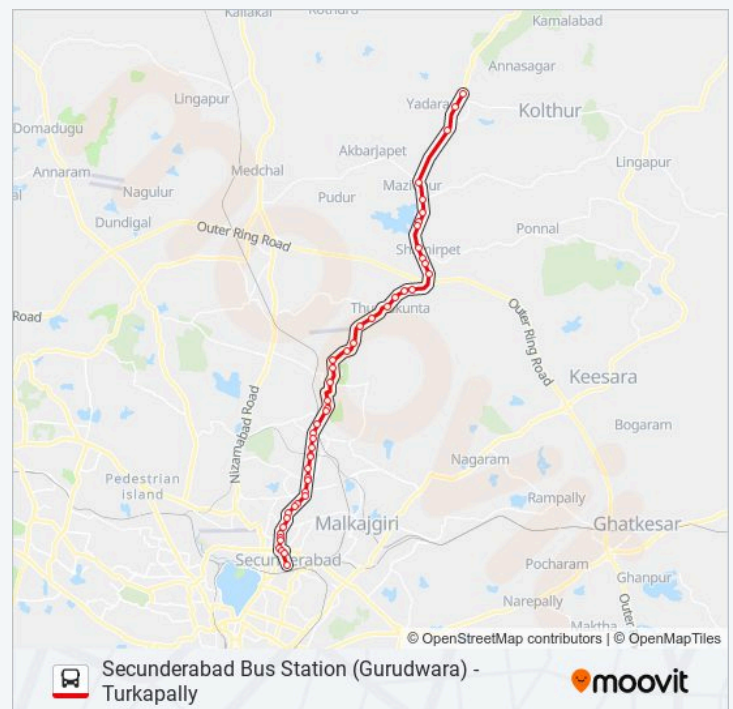

### 22T bus Info

**Direction:** Turkapally

**Stops:** 49

**Trip Duration:** 66 min

**Line Summary:**

Thumkunta Bus Stop

Ramachandra Mission

Pallavi Progressive High School