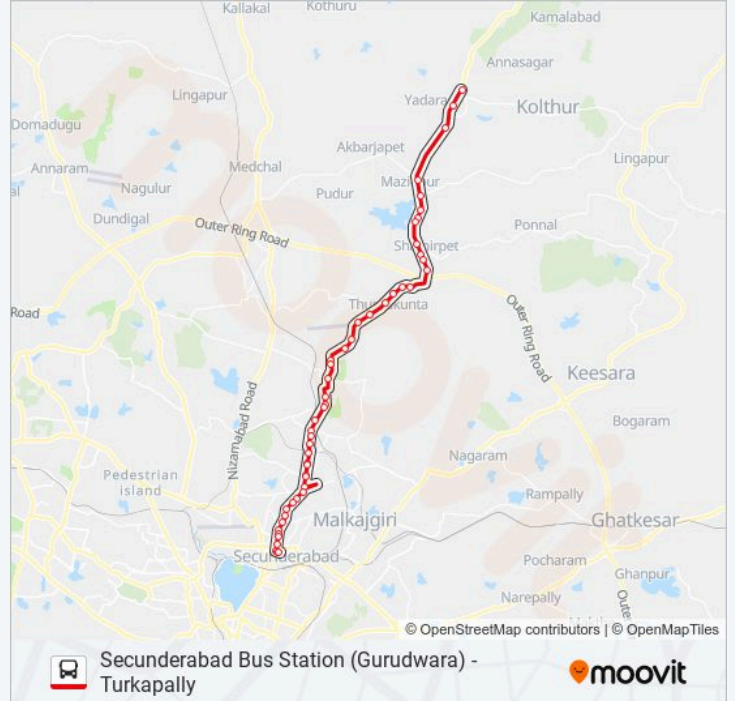

Navketan Complex Clock Tower

**Direction: Turkapally**

49 stops

[VIEW LINE SCHEDULE](#)

Secunderabad Bus Station (Gurudwara)

**22T bus Time Schedule**

Turkapally Route Timetable:

Sunday	05:45 - 22:10
--------	---------------