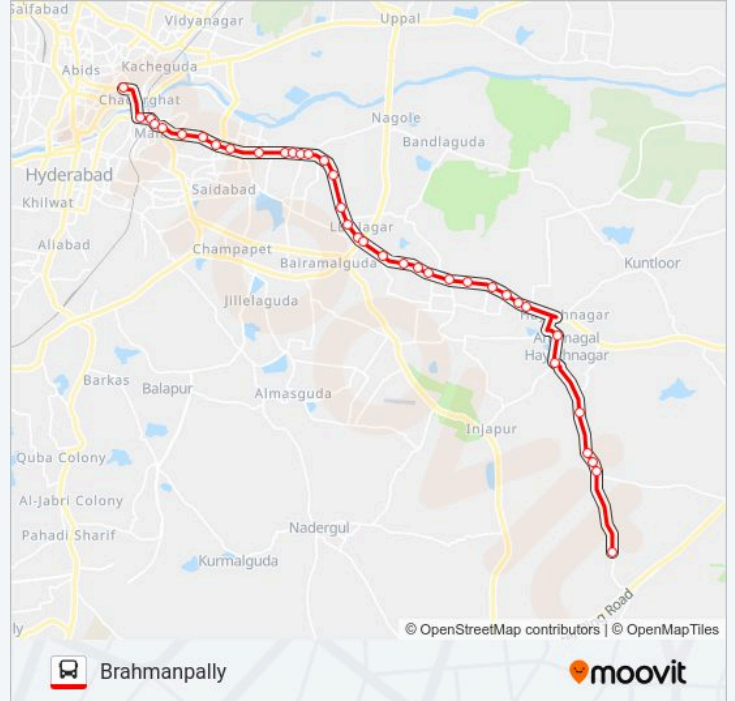

Chintalkunta

Vishnu Theatre

Panama Godown

Sushma Theatre Vanasthalipuram

Autonagar

High Court Colony

Bhagyalatha

Arunodaya Nagar

Hayathnagar Depot

Information Colony

Information Colony Injapur 2

Munaganoor

Thorrur 3

Thorrur 2

Thorrur 1

Brahmanpally

Direction: Koti Womens College

37 stops

[VIEW LINE SCHEDULE](#)

Brahmanpally

Thorrur 1

Thorrur 2

Thorrur 3

Munaganoor 2

Information Colony Injapur 2

Information Colony

Hayathnagar Depot

Arunodaya Nagar

Bhagyalatha

High Court Colony

Autonagar

Sushma Theatre Vanasthalipuram

202T bus Time Schedule

Koti Womens College Route Timetable:

Sunday	06:25 - 18:50
Monday	06:25 - 18:50
Tuesday	06:25 - 18:50
Wednesday	06:25 - 18:50
Thursday	06:25 - 18:50
Friday	06:25 - 18:50
Saturday	06:25 - 18:50

202T bus Info

Direction: Koti Womens College

Stops: 37

Trip Duration: 48 min

Line Summary: