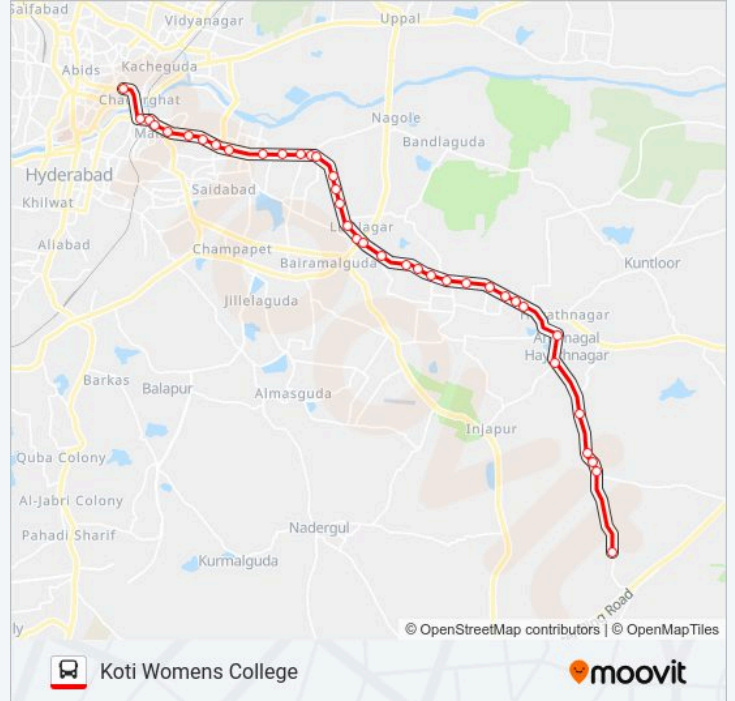

Panama Godown Bus Stop

Vishnu Theatre

Chintalkunta

Chintalkunta Check Post

L.B Nagar

L.B Nagar

L.B Nagar Metro Station

N.T.R Market

Victoria Memorial Metro Station

Dwaraka Nagar / Ashtalakshmi Temple

Pvt Market

Kothapet Fruit Market

Chaitanyapuri Metro Station

Chaitanyapuri

Dilsukhnagar Bus Station (Opposite Side)

T.V.Tower / Moosaram Bagh

Saleem Nagar

Malakpet Super Bazar

Malakpet Chermas

Yashoda Hospital

Nalgonda X Roads

Chaderghat Bus Stop

Chaderghat

Koti Womens College

202T bus time schedules and route maps are available in an offline PDF at moovitapp.com. Use the Moovit App to see live bus times, train schedule or subway schedule, and step-by-step directions for all public transit in Hyderabad.

© 2024 Moovit - All Rights Reserved