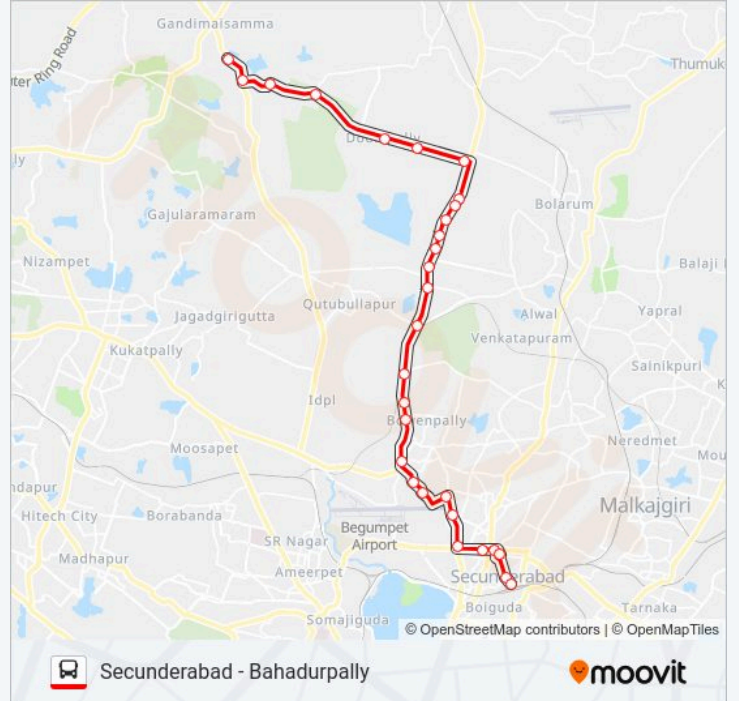

Prajay

Komapally Arch

St Martin's 227

Doolapally Mdcl

Maisammaguda

Bahadur Pally Ramalayam

Bahadurpally X Roads

Bahadurpally

Direction: Secunderabad Bus Station

33 stops

[VIEW LINE SCHEDULE](#)

Bahadurpally

Bahadurpally X Roads

Bahadur Pally Ramalayam

Maisammaguda

Dulapally

Temple Road

Warehouse

Dollapally X Road

Prajay

Cine Planet Kompally

N.C.L.North Avenue

Ganga Enclave

N.C.L.Balaji Hospital - M.D.C.L.Kompally

Angadipeta

Gidimetla Village

Suchitra

Suchitra Circle

Military Dairy Farm

229B bus Time Schedule

Secunderabad Bus Station Route Timetable:

Monday	07:45-16:35
Tuesday	07:45-16:35
Wednesday	07:45-16:35
Thursday	07:45-16:35
Friday	07:45-16:35
Saturday	07:45-16:35
Sunday	07:45-16:35

229B bus Info

Direction: Secunderabad Bus Station

Stops: 33

Trip Duration: 53 min

Line Summary: