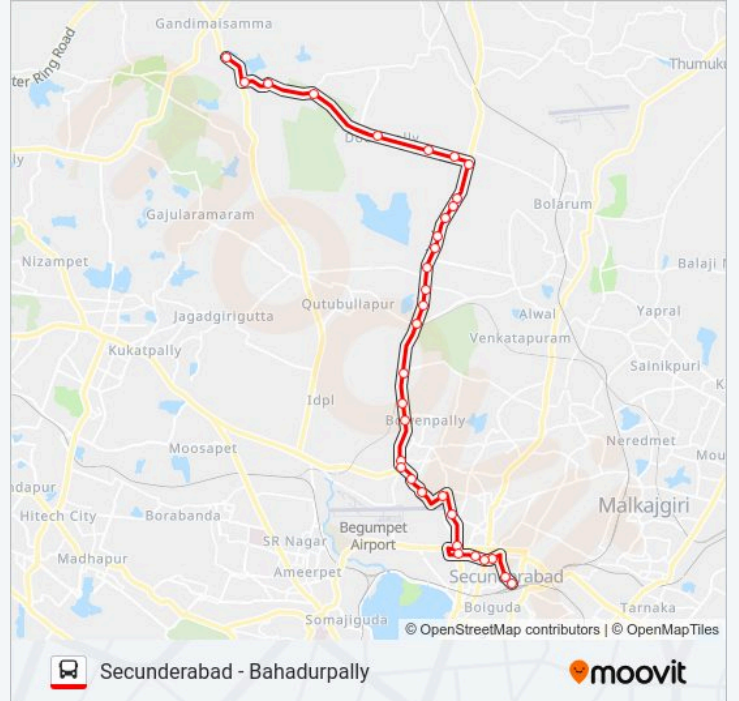

M.M.R.Gardens

Bowenpally Check Post

Bowenpally Police Station

Bowenpally X Road Junction

Chinna Thokatta Request

Ashish Gardens

Tar Bund Bus Stop

Pratap Colony

Paradise

Sd Road

Swapnalok Complex

Patny Center Chandana Bros

Navketan Complex Clock Tower

Secunderabad Bus Station (Gurudwara)

Secunderabad Railway Station

229B bus time schedules and route maps are available in an offline PDF at moovitapp.com. Use the Moovit App to see live bus times, train schedule or subway schedule, and step-by-step directions for all public transit in Hyderabad.

© 2025 Moovit - All Rights Reserved