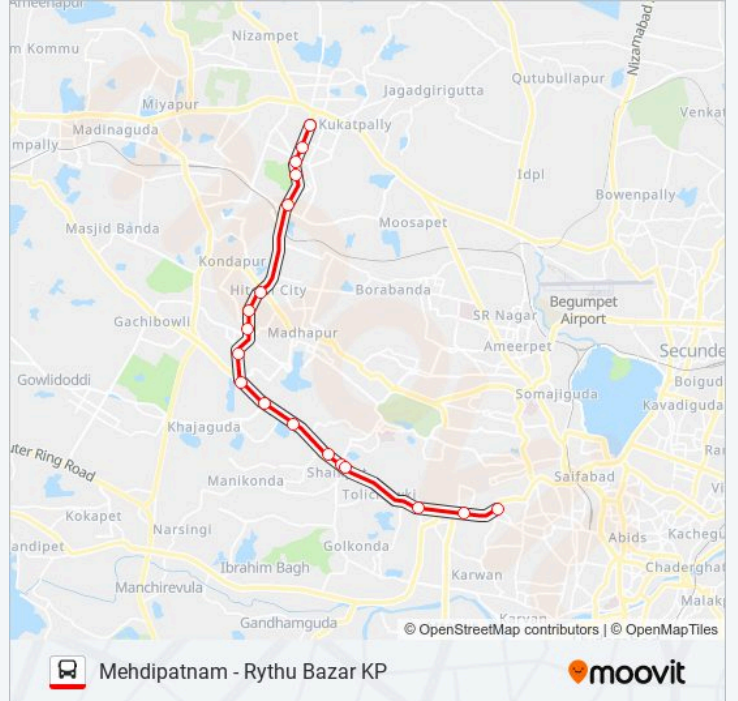

The 126M bus line (Mehdipatnam - Rythu Bazar KP) has 2 routes. For regular weekdays, their operation hours are: (1) Mehdiapatnam: 10:00(2) Rythu Bazar Kp: 10:00
Use the Moovit App to find the closest 126M bus station near you and find out when is the next 126M bus arriving.

Direction: Mehdiapatnam

18 stops

[VIEW LINE SCHEDULE](#)

Rythu Bazar Kp
KPHB Colony Mig
Forum Mall / K.P.H.B.Circle
Malaysian Township
Zyka Dhaba
Hitech City
Cyber Towers / Shilparamam
Raidurg
Lumbini Avenue
Roda Mistry College Bus Stop
Khajaguda X Road Bus Stop
Lid Cap
Narayanamma Engineering College
Shaikpet Nala
Tolichowki
Salarjung Colony Bus Stop
Rethi Bowli
Mehdipatnam Corner

126M bus Time Schedule

Mehdipatnam Route Timetable:

Sunday	10:00
Monday	10:00
Tuesday	10:00
Wednesday	10:00
Thursday	10:00
Friday	10:00
Saturday	10:00

126M bus Info**Direction:** Mehdiapatnam**Stops:** 18**Trip Duration:** 30 min**Line Summary:**

Direction: Rythu Bazar Kp

18 stops

[VIEW LINE SCHEDULE](#)

- Mehdiapatnam Corner
- Rethibowli
- Salarjung Colony Bus Stop
- Brindavan Colony Road 8-1-523/8
- Shaikpet Nala
- Narayanamma Engineering College
- Lid Cap
- Khajaguda X Road Bus Stop
- Nanal Nagar Bus Stop
- Lumbini Avenue
- Raidurg
- Cyber Towers / Shilparamam
- Hitech City
- Zyka Dhaba
- Malaysian Township
- Forum Mall / K.P.H.B.Circle
- KPHB Colony Mig
- Rythu Bazar Kp