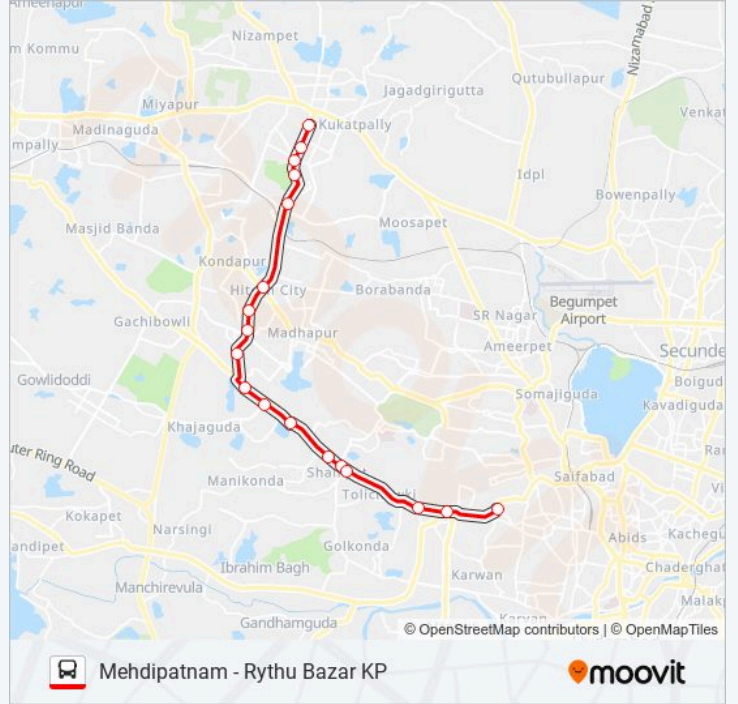

126M bus time schedules and route maps are available in an offline PDF at moovitapp.com. Use the Moovit App to see live bus times, train schedule or subway schedule, and step-by-step directions for all public transit in Hyderabad.

© 2024 Moovit - All Rights Reserved