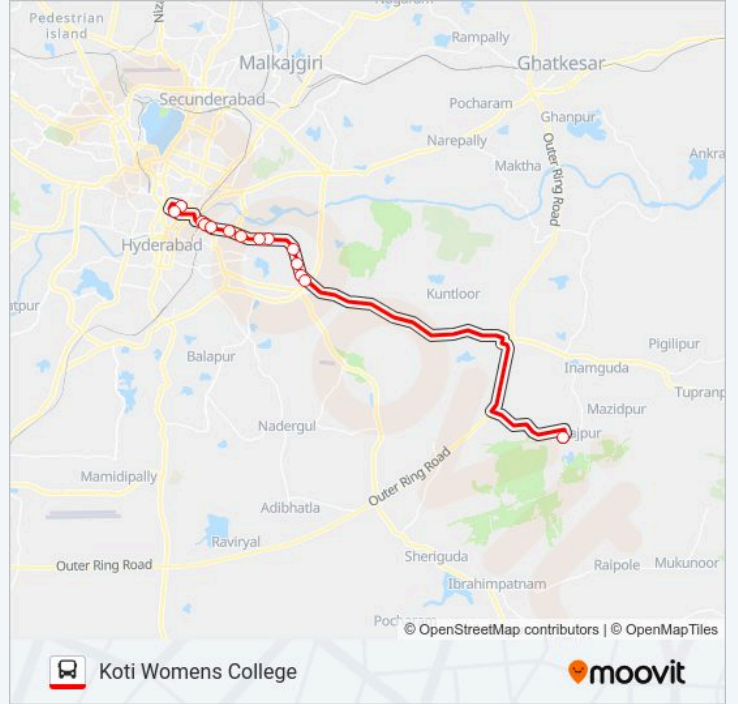

99M Line

Koti Womens College

[Get The App](#)

The 99M bus line (Koti Womens College) has 2 routes. For regular weekdays, their operation hours are:

(1) Koti Womens College: 10:00(2) Sahara Bus Stop: 10:00

Use the Moovit App to find the closest 99M bus station near you and find out when is the next 99M bus arriving.

Direction: Koti Womens College

14 stops

[VIEW LINE SCHEDULE](#)

Sahara Bus Stop

L.B Nagar

L.B Nagar Metro Station

Chaderghat Bus Stop

Koti

Koti Bus Terminal

99M bus Time Schedule

Koti Womens College Route Timetable:

Monday	10:00
Tuesday	10:00
Wednesday	10:00
Thursday	10:00
Friday	10:00
Saturday	10:00
Sunday	10:00

99M bus Info

Direction: Koti Womens College

Stops: 14

Trip Duration: 34 min

Line Summary:

Direction: Sahara Bus Stop

15 stops

[VIEW LINE SCHEDULE](#)

- Koti Bus Terminal
- Putili Bowli
- Chaderghat Bus Stop
- Nalgonda X Roads
- Yashoda Hospital
- Malakpet Super Bazar
- T.V.Tower / Moosaram Bagh
- Dilsukhnagar
- Chaitanyapuri
- Kothapet
- N.T.R Market
- L.B Nagar Metro Station
- Central Bank Colony
- Kamineni Hospital Bus Stop
- Sahara Estates