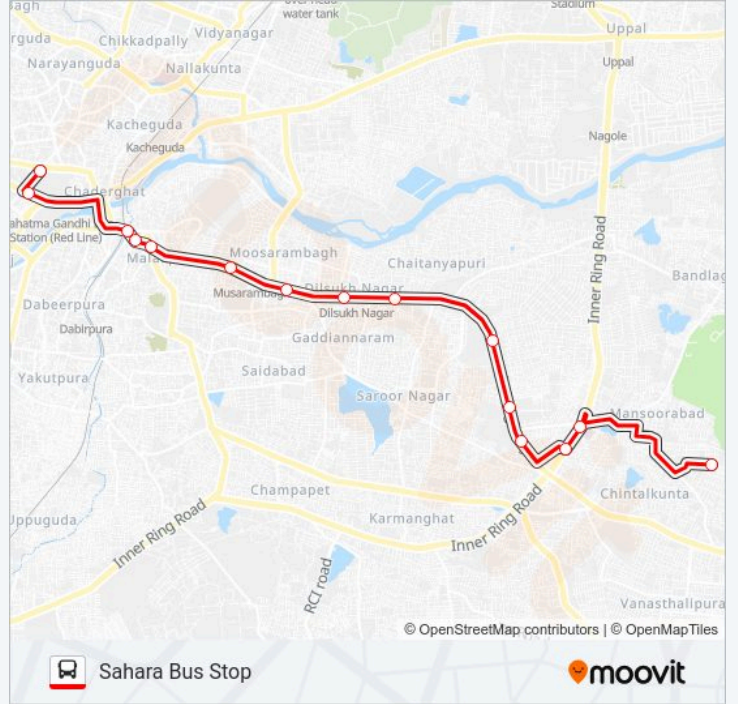

99M bus time schedules and route maps are available in an offline PDF at moovitapp.com. Use the Moovit App to see live bus times, train schedule or subway schedule, and step-by-step directions for all public transit in Hyderabad.

© 2025 Moovit - All Rights Reserved