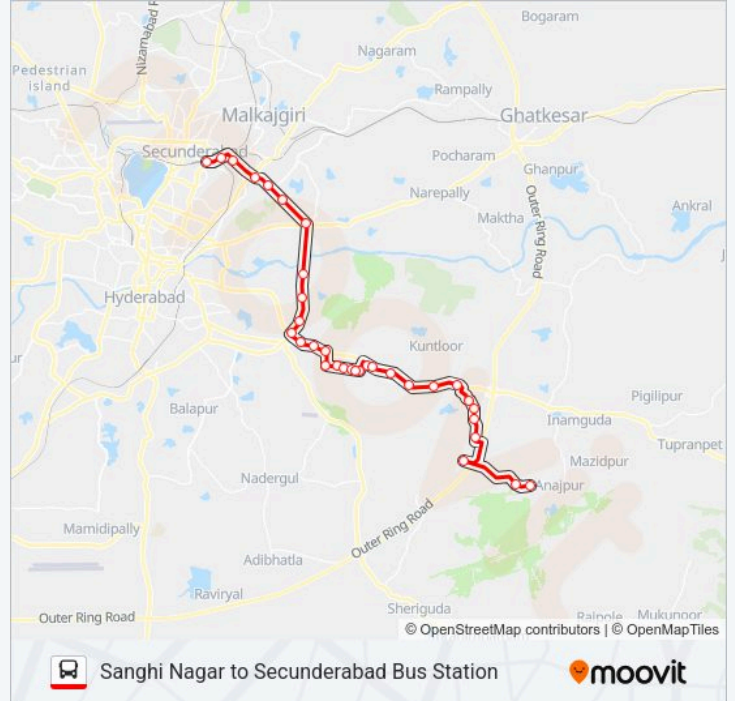

Sampurna / Rythu Bazar

Ganesh Temple

Panama Godown Bus Stop

Chintalkunta

Chintalkunta Check Post

L.B Nagar

Kamineni Hospital

Alkapuri

Nagole

Uppal X Roads

National Geophysical Research Institute (Ngri)

Habsiguda Bus Stop

Tarnaka

Mettuguda

Alugaddabaavi

Chilkalguda

290S bus time schedules and route maps are available in an offline PDF at moovitapp.com. Use the Moovit App to see live bus times, train schedule or subway schedule, and step-by-step directions for all public transit in Hyderabad.

© 2025 Moovit - All Rights Reserved