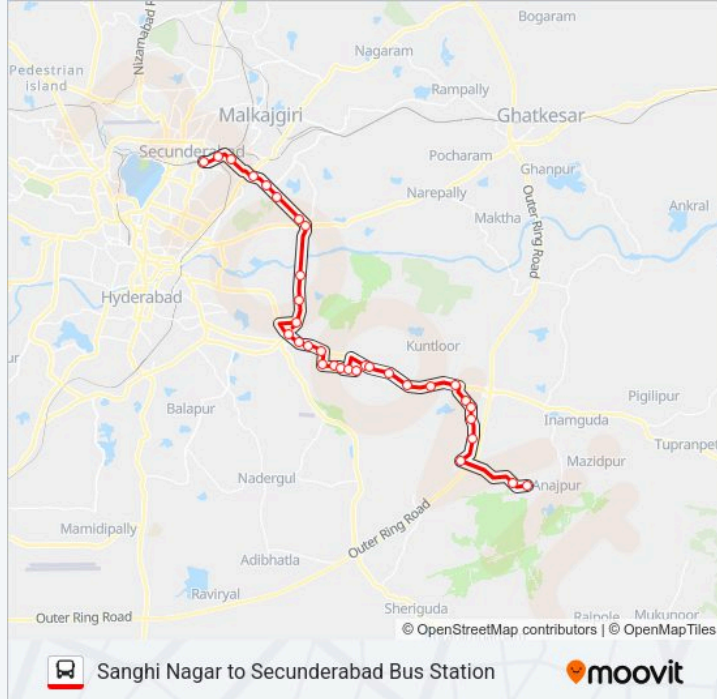

Direction: Sanghi Nagar

Stops: 33

Trip Duration: 69 min

Line Summary:

Hayathnagar Depot

Hayathnagar Bus Station

Word And Deed School Bus Stop

Laxmireddy Palem

Direction: Secunderabad Bus Station 2

33 stops

[VIEW LINE SCHEDULE](#)

Sanghi Nagar

Umarkhan Guda

Koheda Gate X Roads

Upperguda

Narayana Ias Academy