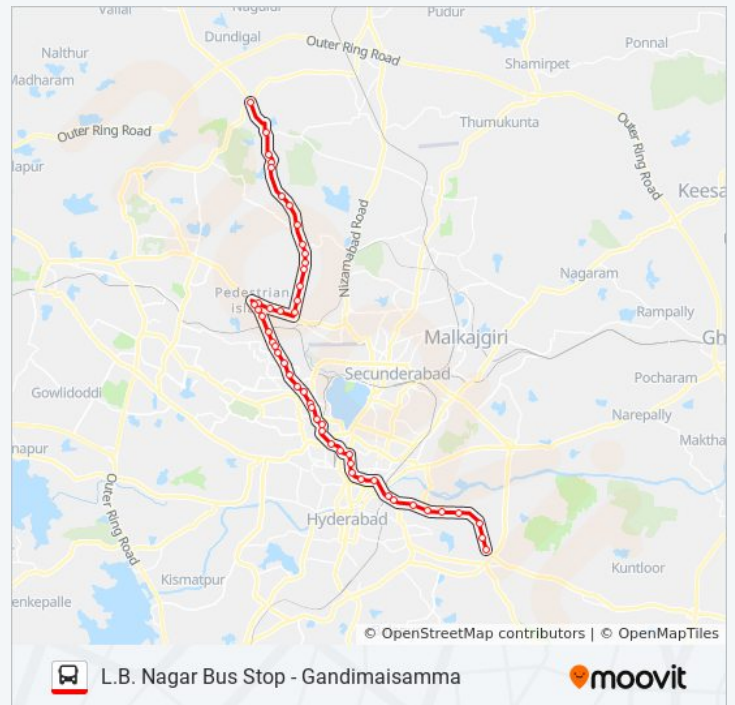

158J/272G bus Time Schedule

L.B. Nagar Bus Stop Route Timetable:

Sunday	10:00 AM
Monday	10:00 AM
Tuesday	10:00 AM
Wednesday	10:00 AM
Thursday	10:00 AM
Friday	10:00 AM
Saturday	10:00 AM

158J/272G bus Info

Direction: L.B. Nagar Bus Stop

Stops: 50

Trip Duration: 81 min

Line Summary:

Nims

Punjagutta

Eenadu

Khairatabad Bus Stop