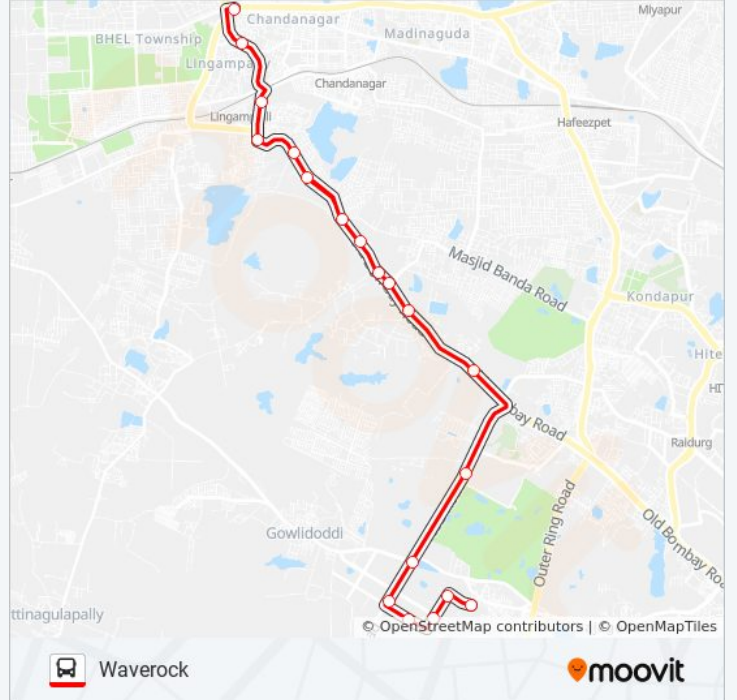

Direction: Lingampally

19 stops

[VIEW LINE SCHEDULE](#)

Waverock

Polaris

Continental Hospitals

Infotech

I.C.I.C.I.

Sunday	10:00
Monday	10:00
Tuesday	10:00
Wednesday	10:00
Thursday	10:00
Friday	10:00
Saturday	10:00

216L/W bus Info**Direction:** Lingampally**Stops:** 19**Trip Duration:** 26 min**Line Summary:**

Direction: Waverock

216L/W bus Time Schedule

Waverock Route Timetable:

Sunday	10:00
Monday	10:00
Tuesday	10:00
Wednesday	10:00
Thursday	10:00
Friday	10:00
Saturday	10:00

216L/W bus Info

Direction: Waverock

Stops: 19

Trip Duration: 26 min

Line Summary:

Waverock

216L/W bus time schedules and route maps are available in an offline PDF at moovitapp.com. Use the [Moovit App](#) to see live bus times, train schedule or subway schedule, and step-by-step directions for all public transit in Hyderabad.