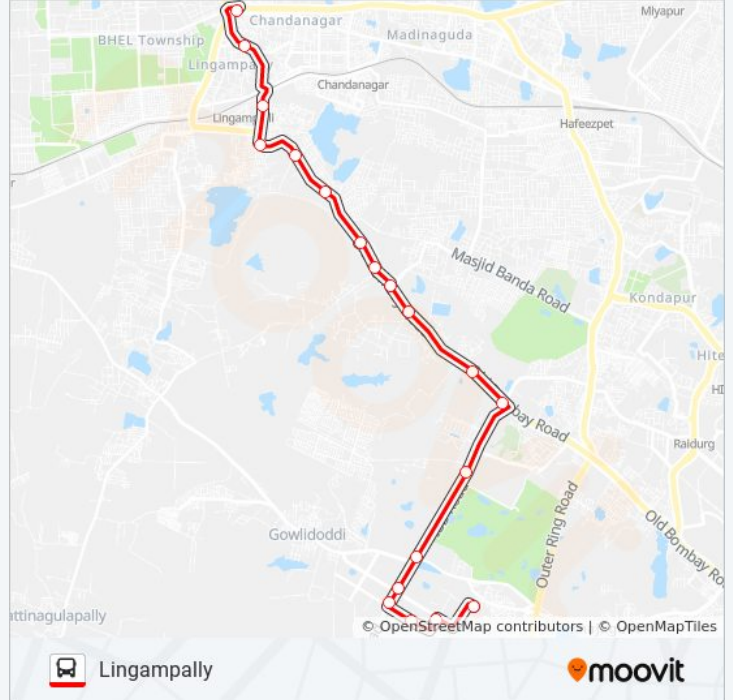

 216L/W

Lingampally

Get The App

The 216L/W bus line (Lingampally) has 2 routes. For regular weekdays, their operation hours are:

(1) Lingampally: 10:00(2) Waverock: 10:00

Use the Moovit App to find the closest 216L/W bus station near you and find out when is the next 216L/W bus arriving.

Direction: Lingampally

19 stops

[VIEW LINE SCHEDULE](#)

Waverock

Polaris

Continental Hospitals

Infotech

I.C.I.C.I.

Bhagyanagar Colony

Alind Doyens Colony Bus Stop

Gulmohar Park Bus Stop

Lingampally Bus Stop

Tara Nagar

Lingampally Bus Station

216L/W bus Time Schedule

Lingampally Route Timetable:

Sunday	10:00
Monday	10:00
Tuesday	10:00
Wednesday	10:00
Thursday	10:00
Friday	10:00
Saturday	10:00

216L/W bus Info**Direction:** Lingampally**Stops:** 19**Trip Duration:** 26 min**Line Summary:**

Direction: Waverock