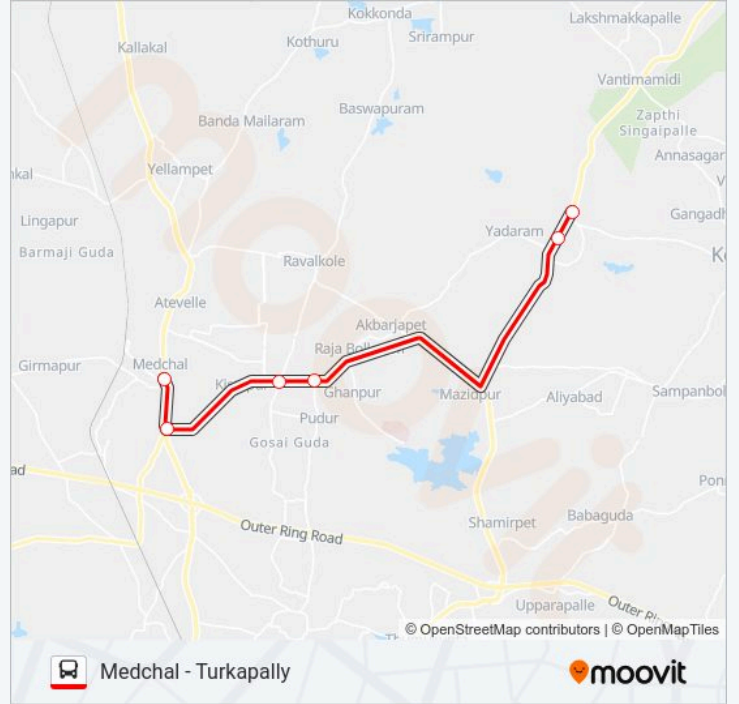

229T Line

Medchal - Turkapally

Get The App

The 229T bus line (Medchal - Turkapally) has 2 routes. For regular weekdays, their operation hours are:

(1) Turkapally: 10:00(2) Medchal Bus Stop: 10:00

Use the Moovit App to find the closest 229T bus station near you and find out when is the next 229T bus arriving.

Direction: Turkapally

6 stops

[VIEW LINE SCHEDULE](#)

Medchal Ambedkar Chowrasta

Medchal Chekpost

Pudur X Road

Pudur

Muraharipally

Turkapally

229T bus Time Schedule

Turkapally Route Timetable:

Monday	10:00
Tuesday	10:00
Wednesday	10:00
Thursday	10:00
Friday	10:00
Saturday	10:00
Sunday	10:00

229T bus Info

Direction: Turkapally

Stops: 6

Trip Duration: 16 min

Line Summary:

Direction: Medchal Bus Stop

6 stops

[VIEW LINE SCHEDULE](#)

- Turkapally
- Muraharipally
- Pudur
- Pudur X Road
- Medchal Chekpost
- Medchal Ambedkar Chowrasta

229T bus Time Schedule

Medchal Bus Stop Route Timetable: