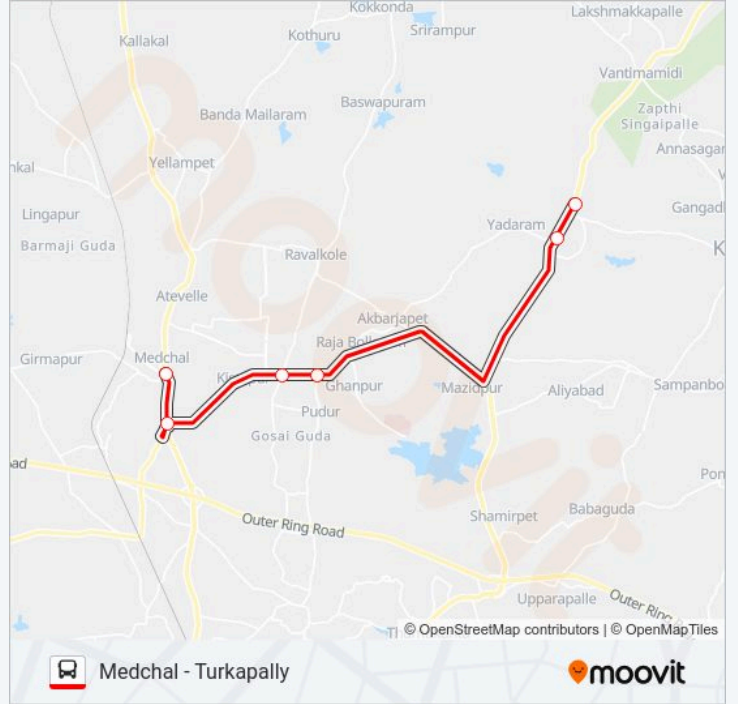

229T Line

Medchal - Turkapally

Get The App

The 229T bus line (Medchal - Turkapally) has 2 routes. For regular weekdays, their operation hours are:

(1) Turkapally: 10:00(2) Medchal Bus Stop: 10:00

Use the Moovit App to find the closest 229T bus station near you and find out when is the next 229T bus arriving.

Direction: Turkapally

6 stops

[VIEW LINE SCHEDULE](#)

Medchal Ambedkar Chowrasta

Medchal Chekpost

Pudur X Road

Pudur

Muraharipally

Line Summary:

Direction: Medchal Bus Stop

6 stops

[VIEW LINE SCHEDULE](#)

- Turkapally
- Muraharipally
- Pudur
- Pudur X Road
- Medchal Chekpost
- Medchal Ambedkar Chowrasta

229T bus Time Schedule

Medchal Bus Stop Route Timetable:

Monday	10:00
Tuesday	10:00
Wednesday	10:00
Thursday	10:00
Friday	10:00
Saturday	10:00
Sunday	10:00

229T bus Info

Direction: Medchal Bus Stop

Stops: 6

Trip Duration: 16 min

Line Summary:

229T bus time schedules and route maps are available in an offline PDF at moovitapp.com. Use the Moovit App to see live bus times, train schedule or subway schedule, and step-by-step directions for all public transit in Hyderabad.