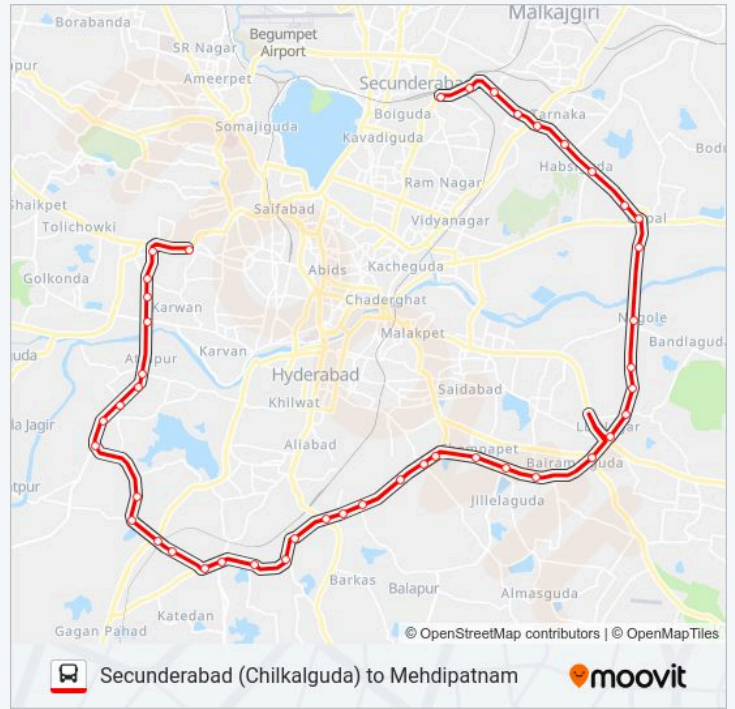

Trip Duration: 88 min
Line Summary:

- Dairy Farm
- Weaker Section Colony / Shivarampally Quarters
- Shivarampally X Road
- Aramghar X Roads
- Babul Reddy Nagar
- Durga Nagar Katedan
- Mylardevpally Bus Stop
- Oddamguda
- Bandlaguda Chandrayangutta Stop
- Bandlaguda
- Kesavagiri
- Chandrayanagutta
- Baba Nagar
- Drdl Bus Stop
- Midhani Depot
- Owaisi Hospital
- Inner Ring Road - Champapet X Roads
- Manda Mallamma Bus Stop
- Gayatri Nagar
- Sagar X Road
- L.B Nagar
- Kamineni Bus Stop
- Rajeev Gandhi Nagar
- Alkapuri
- Nagole
- Inner Ring Road
- Uppal X Roads
- Survey Of India
- National Geophysical Research Institute (Ngri)
- Habsiguda Bus Stop
- Tarnaka
- Railway Degree College