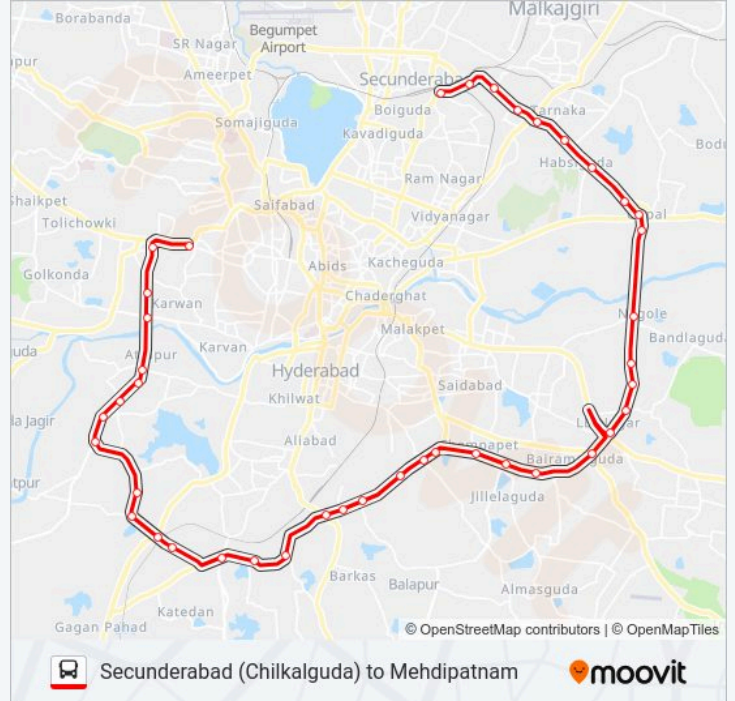

Railway Degree College

Mettuguda

Alugadda Baavi South

Chilakalaguda

Direction: Mehdipatnam Bus Stop

44 stops

[VIEW LINE SCHEDULE](#)

Mehdipatnam Bus Station