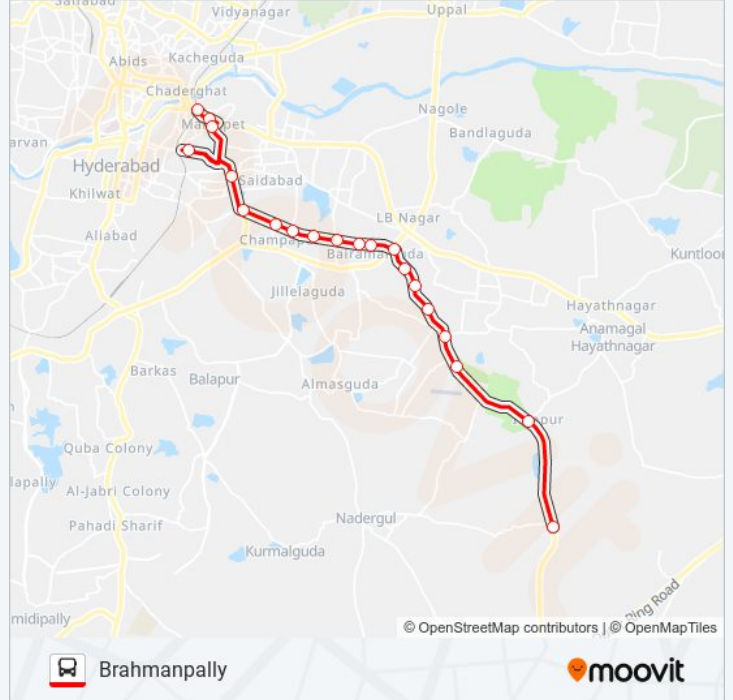

 **277W**

Brahmanpally

Get The App

The 277W bus line (Brahmanpally) has 2 routes. For regular weekdays, their operation hours are:

(1) Brahmanpally: 07:00 - 18:40(2) Koti Womens College: 07:30 - 19:10

Use the Moovit App to find the closest 277W bus station near you and find out when is the next 277W bus arriving.

Direction: Brahmanpally

20 stops

[VIEW LINE SCHEDULE](#)

Chaderghat Bus Stop
Yashoda Hospital
Malakpet Sohail Hotel
Dabeerpura
Saidabad
Santosh Nagar
Champapet
RTC Colony (Champapet)
Green Park Colony
Karmanghat Bus Stop
Aware Global Hospital
Bairamalguda
Sagar X Road
Omkar Nagar Bus Stop
Hastinapur North (Rto Office)
Hasthinapuram South
B.N.Reddy Nagar
Sagar Complex Bus Stop
Injapur
Turkyamjal X Road

277W bus Time Schedule

Brahmanpally Route Timetable:

Sunday	07:00 - 18:40
Monday	07:00 - 18:40
Tuesday	07:00 - 18:40
Wednesday	07:00 - 18:40
Thursday	07:00 - 18:40
Friday	07:00 - 18:40
Saturday	07:00 - 18:40

277W bus Info

Direction: Brahmanpally

Stops: 20

Trip Duration: 34 min

Line Summary:

Direction: Koti Womens College

19 stops

[VIEW LINE SCHEDULE](#)