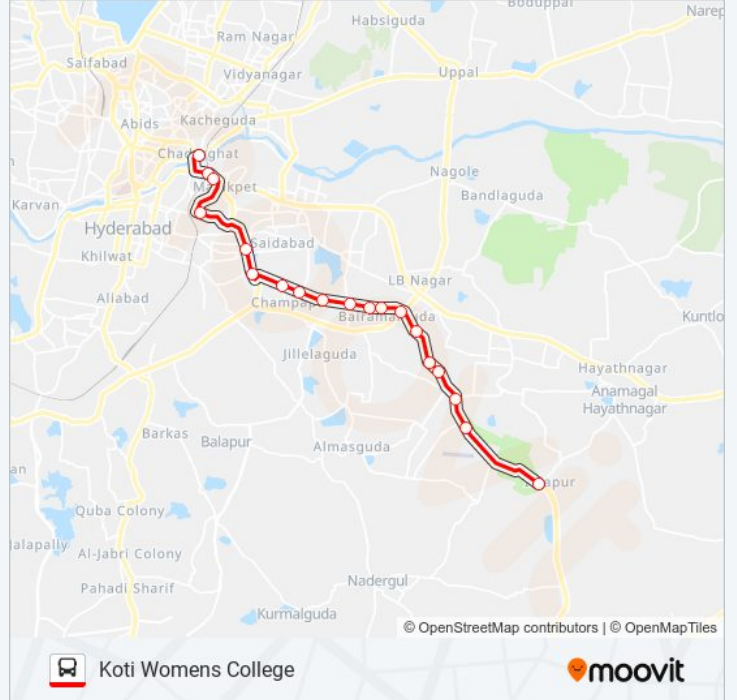

 **277W**

Brahmanpally

Get The App

The 277W bus line (Brahmanpally) has 2 routes. For regular weekdays, their operation hours are:

(1) Brahmanpally: 07:00 - 18:40(2) Koti Womens College: 07:30 - 19:10

Use the Moovit App to find the closest 277W bus station near you and find out when is the next 277W bus arriving.

277W bus Info

Direction: Brahmanpally

Stops: 20

Trip Duration: 34 min

Line Summary:

Direction: Koti Womens College

19 stops

[VIEW LINE SCHEDULE](#)

277W bus Time Schedule

Koti Womens College Route Timetable:

Sunday	07:30 - 19:10
Monday	07:30 - 19:10
Tuesday	07:30 - 19:10
Wednesday	07:30 - 19:10
Thursday	07:30 - 19:10
Friday	07:30 - 19:10
Saturday	07:30 - 19:10

277W bus Info

Direction: Koti Womens College

Stops: 19

Trip Duration: 36 min

Line Summary:

277W bus time schedules and route maps are available in an offline PDF at moovitapp.com. Use the [Moovit App](#) to see live bus times, train schedule or subway schedule, and step-by-step directions for all public transit in Hyderabad.