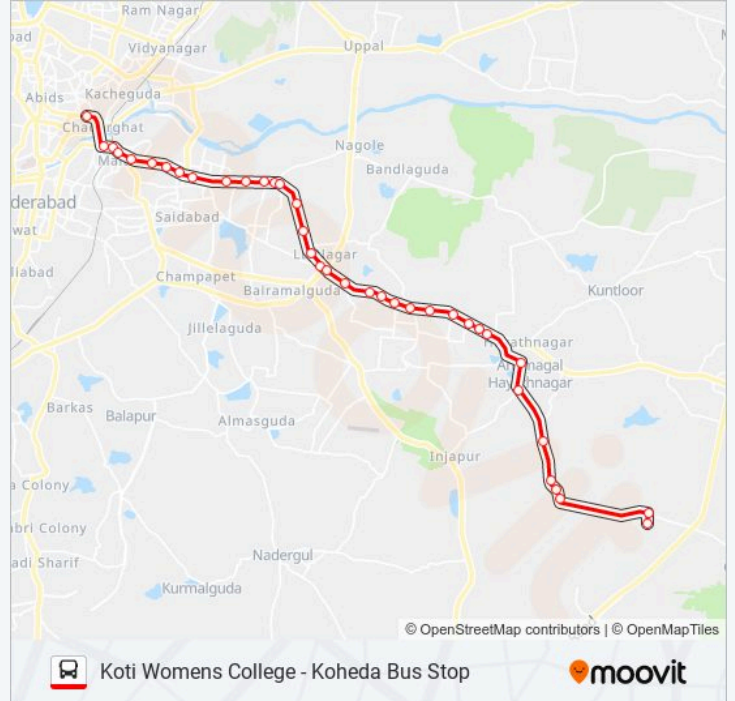

## Koti Womens College - Koheda Bus Stop

Get The App

The 202 bus line (Koti Womens College - Koheda Bus Stop) has 2 routes. For regular weekdays, their operation hours are: (1) Koheda Bus Stop: 07:40 - 21:40(2) Koti Womens College: 09:15 - 16:40  
Use the Moovit App to find the closest 202 bus station near you and find out when is the next 202 bus arriving.

### 202 bus Time Schedule

Koheda Bus Stop Route Timetable:

Sunday	07:40 - 21:40
Monday	07:40 - 21:40
Tuesday	07:40 - 21:40
Wednesday	07:40 - 21:40
Thursday	07:40 - 21:40
Friday	07:40 - 21:40
Saturday	07:40 - 21:40

### 202 bus Info

**Direction:** Koheda Bus Stop

**Stops:** 38

**Trip Duration:** 53 min

**Line Summary:**

Vishnu Theatre

Panama Godown

Sushma Theatre Vanasthalipuram

Malakpet Chermas

Yashoda Hospital

Nalgonda X Roads

Chaderghat Bus Stop

Chaderghat

Koti Womens College

202 bus time schedules and route maps are available in an offline PDF at [moovitapp.com](https://moovitapp.com). Use the Moovit App to see live bus times, train schedule or subway schedule, and step-by-step directions for all public transit in Hyderabad.