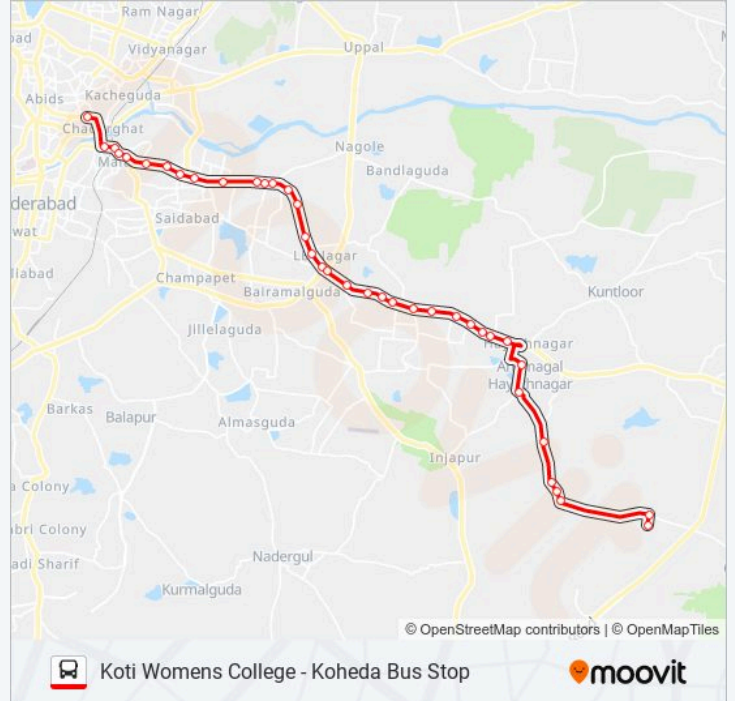

## Koti Womens College - Koheda Bus Stop

Get The App

The 202 bus line (Koti Womens College - Koheda Bus Stop) has 2 routes. For regular weekdays, their operation hours are: (1) Koheda Bus Stop: 07:40 - 21:40(2) Koti Womens College: 09:15 - 16:40  
Use the Moovit App to find the closest 202 bus station near you and find out when is the next 202 bus arriving.

### 202 bus Time Schedule

Koheda Bus Stop Route Timetable:

Sunday	07:40 - 21:40
Monday	07:40 - 21:40
Tuesday	07:40 - 21:40
Wednesday	07:40 - 21:40
Thursday	07:40 - 21:40
Friday	07:40 - 21:40
Saturday	07:40 - 21:40

### 202 bus Info

**Direction:** Koheda Bus Stop

**Stops:** 38

**Trip Duration:** 53 min

**Line Summary:**

Vishnu Theatre

Panama Godown

Sushma Theatre Vanasthalipuram

### Direction: Koti Womens College

37 stops

[VIEW LINE SCHEDULE](#)

Koheda Bus Stop

Koheda Village

Thorrur 1

Thorrur 2

Thorrur 3