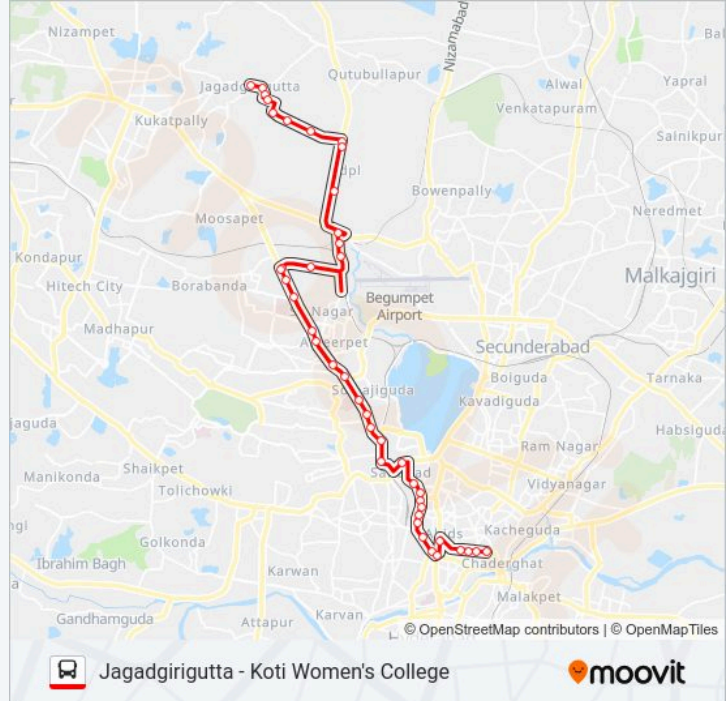

Shankar Mutt

Koti Womens College

Direction: Jagadgirigutta

36 stops

[VIEW LINE SCHEDULE](#)

Koti Womens College

Shankar Mutt

Koti Bus Terminal