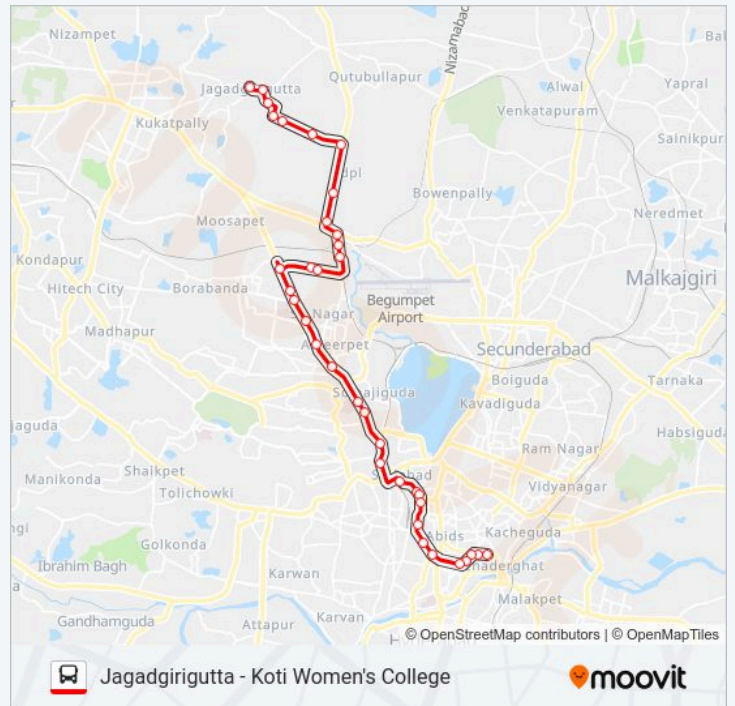

Nampally Grand Plaza

Assembly

Assembly

Lakdikapul Metro Station

Chintal Basti

Khairtabad

Erramanzil

Nims Bus Stop

Ameerpet Bus Stop

Mythrivanam

S.R.Nagar

E.S.I.Hospital Metro Station

Erragadda F.C.I.

Erragadda

Sanath Nagar Police Station

Sanath Nagar

Fateh Nagar

Valmiki Nagar

Fateh Nagar X Road

Balanagar

Hal

IDPL Chowrasta

Giri Nagar

Asbestos Colony

Ranga Reddy Kamaan Bus Stop

Papi Reddy Nagar Bus Stop

Beerappa Nagar

Jagadgirigutta

Direction: Jagadgirigutta

Stops: 36

Trip Duration: 53 min

Line Summary:

41 bus time schedules and route maps are available in an offline PDF at moovitapp.com. Use the Moovit App to see live bus times, train schedule or subway schedule, and step-by-step directions for all public transit in Hyderabad.

© 2025 Moovit - All Rights Reserved