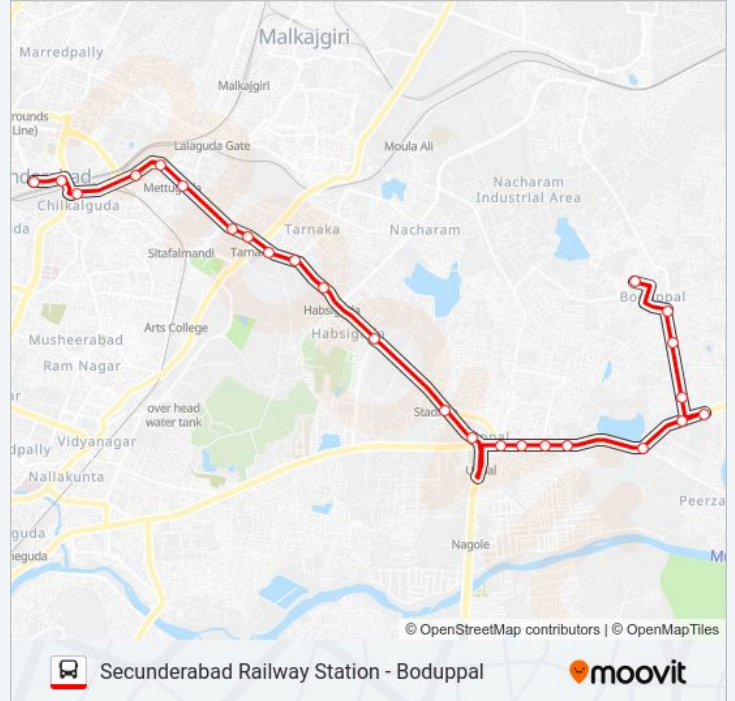

Railway Degree College

Mettuguda

Mettuguda Metro Station

Alugadda Baavi South

Chilakalaguda

Secunderabad Tsrtc Rathifile Bus Station

Secunderabad Railway Station

18B bus time schedules and route maps are available in an offline PDF at moovitapp.com. Use the Moovit App to see live bus times, train schedule or subway schedule, and step-by-step directions for all public transit in Hyderabad.

© 2024 Moovit - All Rights Reserved