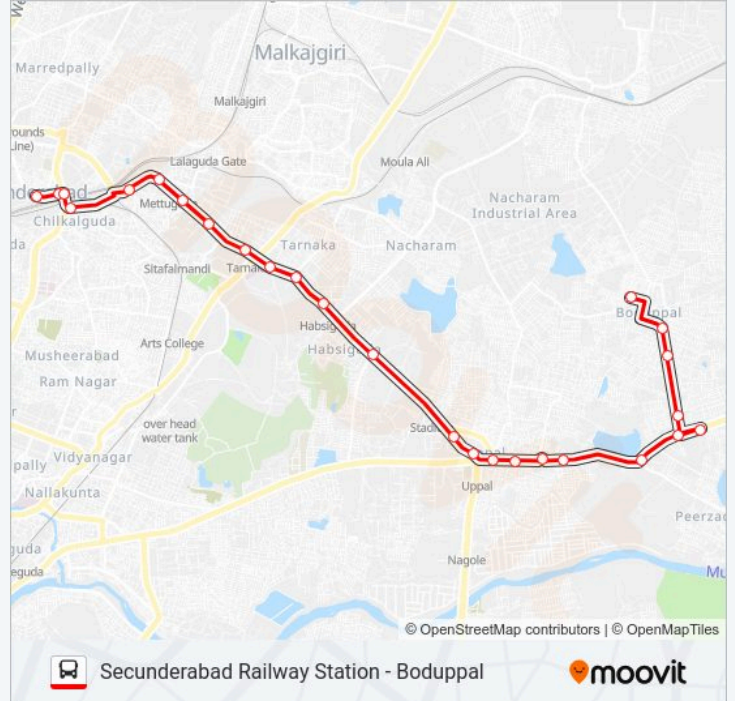

Use the Moovit App to find the closest 18B bus station near you and find out when is the next 18B bus arriving.

Direction: Boduppall

26 stops

[VIEW LINE SCHEDULE](#)

- Secunderabad Railway Station
- Secunderabad Tsrtc Rathifile Bus Station
- Secunderabad Tsrtc Rathifile Bus Station
- Secunderabad/Chilkaiguda Circle
- Alugadda Baavi South Bus Stop
- Mettuguda Metro Station
- Mettuguda
- Nin/Water Tank
- Tarnaka Metro Station
- Tarnaka
- Tarnaka Pushpak Bus Stop
- Habsiguda
- National Geophysical Research Institute (N.G.R.I)
- Survey Of India
- Uppal X Roads
- Uppal Sub Station
- Uppal Gandhi Statue
- Uppal Bus Station
- Pochamma Temple
- Peerjadiguda Kaman
- Boduppall X Road

18B bus Info

Direction: Boduppall

Stops: 26

Trip Duration: 33 min

Line Summary:

Uppal Bus Depot

Buddha Nagar Colony

Hanuman Nagar

Boduppal Ambedkar Statue

Boduppal Bus Stop

Direction: Secunderabad Railway Station

25 stops

[VIEW LINE SCHEDULE](#)

Boduppal Bus Stop

Boduppal Ambedkar Statue

Hanuman Nagar